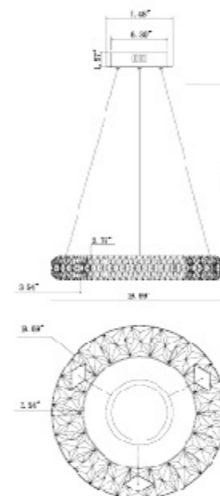

**SR15**  
SIZE:13.8"L×63"H  
LAMP:1/2W/LED

**SR16**  
SIZE:13.8"D×32.7"H  
LAMP:1/2W/LED

**MN39GD**  
SIZE:38"D  
LAMP:162/0.3W/LED 3000K

**MN40GD**  
SIZE:47"D  
LAMP:252/0.3W/LED 3000K

**BE25F47C**  
SIZE: 15"D×47"H  
LAMP: 156/0.3W/LED 3000K

OC16P18S  
 32W LED 3000K DIMMABLE

**OC16P18S**  
 SIZE: 17.7"D×11.8"H  
 LAMP: 32W/LED 3000K DIMMABLE

**OC40C19C**  
 SIZE: 19.69"D×2.76"H  
 LAMP: 55W/LED 3000K DIMMABLE

**OC40C19SMK**  
 SIZE: 19.69"D×2.76"H  
 LAMP: 55W/LED 3000K DIMMABLE

LA28C33CO  
 E12×22 Max 40W

**TD30C30CH**  
 SIZE:29.92"D  
 LAMP:12/40W/E12

**MU03CH**  
SIZE:30"D×15.7"H  
LAMP:12/40W/E12

**YS40991-3CB**  
SIZE:20"D×6"H  
LAMP:3/60W/E26

**YS40991-3CS**  
SIZE:17"D×5.9"H  
LAMP:3/60W/E26