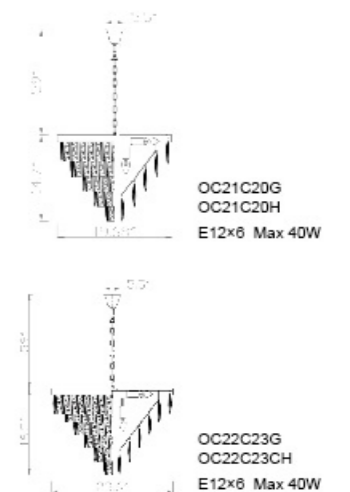

ADS06C41CH  
 GU10×41 LED 5W

**ADS06C41CH**  
 SIZE:35"L×35"W×144"H  
 LAMP:41/5W/GU10 LED

**ADS02C3B**  
 SIZE:21.75"L×4.75"W×78"H  
 LAMP:3/5W/GU10 LED

**ADS02C3G**  
 SIZE:21.75"L×4.75"W×78"H  
 LAMP:3/5W/GU10 LED

**ADS02C3CH**  
 SIZE:21.75"L×4.75"W×78"H  
 LAMP:3/5W/GU10 LED

**ADS03C5CH**  
 SIZE: 13.75"L x 13.75"W x 78"H  
 LAMP: 5/5W/GU10 LED

ADS03C5G  
 ADS03C5B  
 ADS03C5CH  
 GU10x5 LED 5W

**ADS03C5G**  
 SIZE: 13.75"L x 13.75"W x 78"H  
 LAMP: 5/5W/GU10 LED

**OC33C38G**  
 SIZE:38"L×12.2"W×11"H  
 LAMP:12/40W/E12

**OC33C38CH**  
 SIZE:38"L×12.2"W×11"H  
 LAMP:12/40W/E12

OC33C38G  
 OC33C38CH  
 E12×12 Max 40W

**OC22C23G**  
 SIZE: 23.6"D×16.5"H  
 LAMP: 6/40W/E12

**OC22C23CH**  
 SIZE: 23.6"D×16.5"H  
 LAMP: 6/40W/E12

**OC21C20G**  
 SIZE: 19.68"D×14.7"H  
 LAMP: 6/40W/E12

**OC21C20CH**  
 SIZE: 19.68"D×14.7"H  
 LAMP: 6/40W/E12

**OC32C16CH CHIAN**  
 SIZE: 15.7"D×11"H  
 LAMP: 6/40W/E12