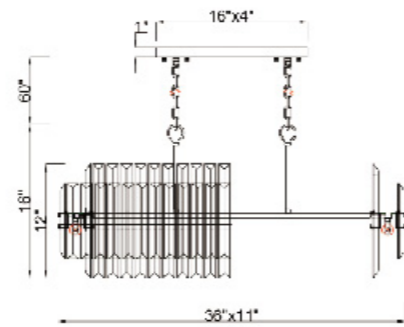

LA29C36G
E12x10 Max 40W