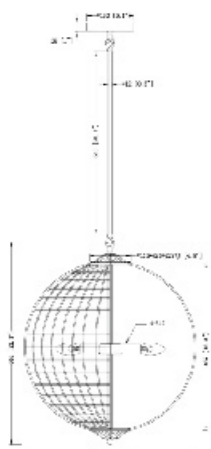

ARN02CUS
E12×4 Max 40W