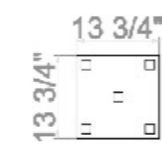

**ADS01P1G**  
 SIZE:2"L×2"W×19.6"H  
 LAMP:1/5W/GU10 LED

**ADS01P1CH**  
 SIZE:2"L×2"W×19.6"H  
 LAMP:1/5W/GU10 LED

**ADS01P1B**  
 SIZE:2"L×2"W×19.6"H  
 LAMP:1/5W/GU10 LED

ADS01P1CH  
 ADS01P1B  
 ADS01P1G  
 GU10×1 LED 5W

ADS06C41CH  
 GU10×41 LED 5W

**ADS06C41CH**  
 SIZE:35"L×35"W×144"H  
 LAMP:41/5W/GU10 LED

**ADS02C3B**  
 SIZE:21.75"L×4.75"W×78"H  
 LAMP:3/5W/GU10 LED

**ADS02C3G**  
 SIZE:21.75"L×4.75"W×78"H  
 LAMP:3/5W/GU10 LED

**ADS02C3CH**  
 SIZE:21.75"L×4.75"W×78"H  
 LAMP:3/5W/GU10 LED

**ADS03C5CH**  
 SIZE: 13.75"L x 13.75"W x 78"H  
 LAMP: 5/5W/GU10 LED

ADS03C5G  
 ADS03C5B  
 ADS03C5CH  
 GU10x5 LED 5W

**ADS03C5G**  
 SIZE: 13.75"L x 13.75"W x 78"H  
 LAMP: 5/5W/GU10 LED

**ADS03C5B**  
 SIZE: 13.75"L x 13.75"W x 78"H  
 LAMP: 5/5W/GU10 LED

**ADS04C7B**  
 SIZE:35"L×11.75"W×78"H  
 LAMP:7/5W/GU10 LED

**ADS04C7G**  
 SIZE:35"L×11.75"W×78"H  
 LAMP:7/5W/GU10 LED

ADS04C7G  
 ADS04C7B  
 ADS04C7CH  
 GU10×7 LED 5W