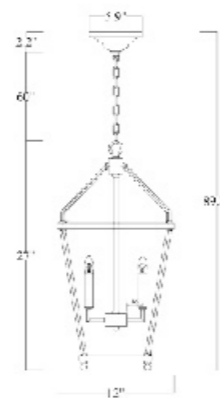

**MU90W12B**  
SIZE:4.7"W×12.5"H×7.8"D  
LAMP:1/25W/GU10

**MU94T8BR**  
SIZE:8.6"D×15.7"H  
LAMP:1/25W/GU10

**MU108W29G**  
SIZE: 8.2"W x 5.4"D x 29.5"H  
LAMP: 2/5W/GU10 LED

**MU102W12G**  
SIZE: 8"W x 2.5"D x 12"H  
LAMP: 2/5W/GU10 LED

**MJ01W20G**  
SIZE: 7"D x 19.7"H  
LAMP: 2/5W/GU10 LED

**NL38GS-20**  
SIZE: 7"D x 17.7"H  
LAMP: 2/5W/GU10 LED

**MICWALL01**  
SIZE: 13.7"W×10.6"L×35.8"H  
LAMP: 4/5W/LED G9

**MICWALL02**  
SIZE: 13.7"W×7.84"L×66.1"H  
LAMP: 2/5W/LED G9

**NL38GCUS**  
SIZE: 4.5"W×19"H  
LAMP: 2/25W/G9

**MU37**  
SIZE: 17.7"W×36.5"H×7.5"D  
LAMP: 2/40W/E12

**LA23C12CO**  
 SIZE: 12"D×27"H  
 LAMP: 4/40W/E12

**LA24C18CO**  
 SIZE: 18"D×35"H  
 LAMP: 8/40W/E12

LA23C12CO  
 E12x4 Max 40W

LA24C18CO  
 E12x4 Max 40W

**LA11AB-10**  
 SIZE: 10"D×13.5"H  
 LAMP: 4/40W/E12

LA11AB-10  
 E12x4 Max 40W

**TD28C18B**  
 SIZE: 18.9"D×22.8"H  
 LAMP: 8/40W/E12

**LA10BLK**  
SIZE:9"D×23.75"H  
LAMP:4/25W/G9