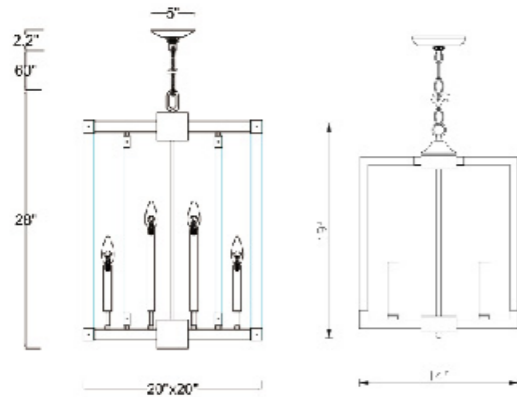

LA23C12CO  
 E12x4 Max 40W

LA24C18CO  
 E12x4 Max 40W

**LA11AB-10**  
 SIZE: 10"D×13.5"H  
 LAMP: 4/40W/E12

LA11AB-10  
 E12x4 Max 40W

**TD28C18B**  
 SIZE: 18.9"D×22.8"H  
 LAMP: 8/40W/E12

**LA10BLK**  
SIZE:9"D×23.75"H  
LAMP:4/25W/G9

**LA17BLK**  
SIZE:24"D×42"H  
LAMP:6/40W/E12

**LA15BLK**  
SIZE:28"D×27.5"H  
LAMP:4/40W/E12

**LA13BLK**  
SIZE:20"D×22"H  
LAMP:6/40W/E12

**JD13**  
SIZE:28"D×32.6"H  
LAMP:12/40W/E12

**JD03CH**  
SIZE:13"D×7.9"H  
LAMP:2/40W/E12

**JD03**  
SIZE:13"D×7.9"H  
LAMP:2/40W/E12

**LA30C20AG**  
 SIZE: 20"D x 28"H  
 LAMP: 8/40W/E12

**TD19BR**  
 SIZE: 14"D x 19"H  
 LAMP: 4/40W/E12

LA30C20AG  
 E12x8 Max 40W

TD19BR  
 E12x4 Max 40W

**LA31C25AG**  
 SIZE: 25"D x 41"H  
 LAMP: 16/40W/E12