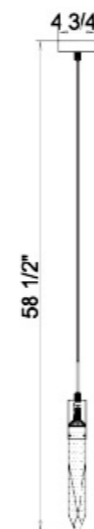

**ADS02C3CH**  
 SIZE:21.75"L×4.75"W×78"H  
 LAMP:3/5W/GU10 LED

**ADS03C5CH**  
 SIZE: 13.75"L x 13.75"W x 78"H  
 LAMP: 5/5W/GU10 LED

ADS03C5G  
 ADS03C5B  
 ADS03C5CH  
 GU10x5 LED 5W

**ADS03C5G**  
 SIZE: 13.75"L x 13.75"W x 78"H  
 LAMP: 5/5W/GU10 LED

**ADS07C3B**  
 SIZE:21.75"L×4.75"W×78"H  
 LAMP:3/5W/GU10 LED

**ADS12P1CH**  
 SIZE:2"L×2"W×19.6"H  
 LAMP:1/5W/GU10 LED

**ADS12P1G**  
 SIZE:2"L×2"W×19.6"H  
 LAMP:1/5W/GU10 LED

**ADS13P1B**  
 SIZE:2"L×2"W×19.6"H  
 LAMP:1/5W/GU10 LED

**ADS13P1G**  
 SIZE:2"L×2"W×19.6"H  
 LAMP:1/5W/GU10 LED

**ADS12P1B**  
 SIZE:2"L×2"W×19.6"H  
 LAMP:1/5W/GU10 LED

**ADS13P1CH**  
 SIZE:2"L×2"W×19.6"H  
 LAMP:1/5W/GU10 LED

**ADS21C41CH**  
 SIZE:35"L×35"W×144"H  
 LAMP:41/5W/GU10 LED

**ADS19C3CH**  
 SIZE:35"L×11.75"W×78"H  
 LAMP:3/5W/GU10 LED

**ADS19C3BR**  
 SIZE:35"L×11.75"W×78"H  
 LAMP:3/5W/GU10 LED

ADS14C3B  
 ADS14C3CH  
 GU10×3 LED 5W

ADS19C3CH  
 ADS19C3BR  
 GU10×3 LED 5W

**ADS15C3CH**  
 SIZE:21.75"Lx4.75"Wx78"H  
 LAMP:3/5W/GU10 LED