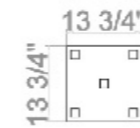

ADS08C5B
ADS08C5CH
GU10x5 LED 5W