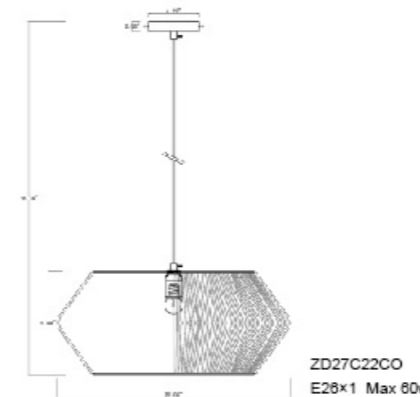

**ZD01P110**  
 SIZE: 11"L x 1.96"W x 11"H  
 LAMP: 1/5W/G9 LED

**ZD14C55G**  
 SIZE: 55.11"L x 3.93"D x 26.77"H  
 LAMP: 10/5W/LED SMD

**ZD27C22CO**  
 SIZE: 22"D x 10"H  
 LAMP: 1/60W/E26

**ZD28C12CO-BK**  
 SIZE: 12.59"D x 7.48"H  
 LAMP: 1/60W/E26

**ZD11C53G**  
 SIZE:53.14"L×7.87"H  
 LAMP:20W/LED COB

**ZD12T13G**  
 SIZE:13.97"D×13.58"H  
 LAMP:6W/LED COB

**ZD13T25G**  
 SIZE:25.98"D×13.58"H  
 LAMP:6W/LED COB

**ZD04C55G**  
 SIZE:55.11"D×66.9"H  
 LAMP:50W/LED COB