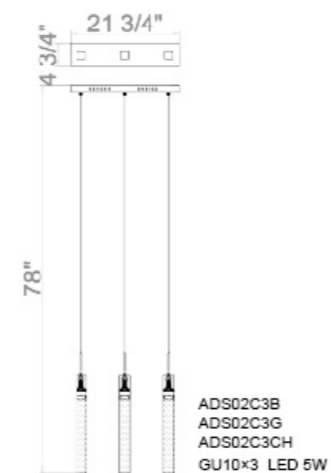

**ADS01P1G**  
 SIZE:2"L×2"W×19.6"H  
 LAMP:1/5W/GU10 LED

**ADS01P1CH**  
 SIZE:2"L×2"W×19.6"H  
 LAMP:1/5W/GU10 LED

**ADS01P1B**  
 SIZE:2"L×2"W×19.6"H  
 LAMP:1/5W/GU10 LED

ADS01P1CH  
 ADS01P1B  
 ADS01P1G  
 GU10×1 LED 5W

ADS06C41CH  
 GU10×41 LED 5W

**ADS06C41CH**  
 SIZE:35"L×35"W×144"H  
 LAMP:41/5W/GU10 LED

**ADS02C3B**  
 SIZE:21.75"L×4.75"W×78"H  
 LAMP:3/5W/GU10 LED

**ADS02C3G**  
 SIZE:21.75"L×4.75"W×78"H  
 LAMP:3/5W/GU10 LED

**ADS02C3CH**  
 SIZE:21.75"L×4.75"W×78"H  
 LAMP:3/5W/GU10 LED

**ADS03C5CH**  
 SIZE: 13.75"L x 13.75"W x 78"H  
 LAMP: 5/5W/GU10 LED

ADS03C5G  
 ADS03C5B  
 ADS03C5CH  
 GU10x5 LED 5W

**ADS03C5G**  
 SIZE: 13.75"L x 13.75"W x 78"H  
 LAMP: 5/5W/GU10 LED

**ADS03C5B**  
 SIZE: 13.75"L x 13.75"W x 78"H  
 LAMP: 5/5W/GU10 LED

**ADS04C7B**  
 SIZE:35"L×11.75"W×78"H  
 LAMP:7/5W/GU10 LED

**ADS04C7G**  
 SIZE:35"L×11.75"W×78"H  
 LAMP:7/5W/GU10 LED

ADS04C7G  
 ADS04C7B  
 ADS04C7CH  
 GU10×7 LED 5W