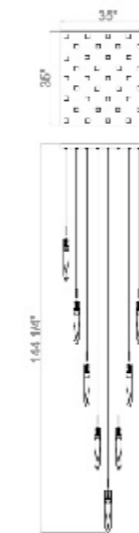

ADS12P1B
ADS12P1G
ADS12P1CH
ADS13P1B
ADS13P1G
ADS13P1CH
GU10x1 LED 5W

ADS21C41CH
GU10x41 LED 5W