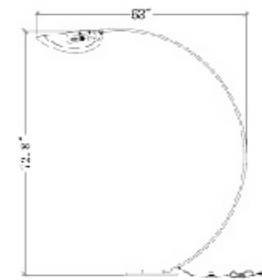

**TD33F21CH**  
SIZE: 21.7"D×10.5"H  
LAMP: 3/40W/E12

**DLS18T10S**  
SIZE: 9.8"D×16.9"H  
LAMP: 1/60W/E26

**OL05L**  
SIZE: 8"D×11"H  
LAMP: 1/60W/E26

**DU08P**  
SIZE: 5.7"D×9"H  
LAMP: 1/60W/E26

**TR78P10G**  
SIZE: 5.5"W×11"H×2.5"D  
LAMP: 1/60W/E26

**AZ03**  
SIZE:74.8"Lx43.3"Wx35.4"H  
LAMP:8/40W/E12

**AZ05**  
 SIZE:43.3"Lx35.4"Wx23.6"H  
 LAMP:8/40W/E12

**AZ06**  
SIZE:41.3"Lx25.6"H  
LAMP:8/40W/E12

**AZ02**  
SIZE: 18.9"Lx23.6"Hx13.8"D  
LAMP: 8/40W/E12

**7028F BK**  
SIZE: 18.89"D x 66.9"W x 86.6"H  
LAMP: 1/5W/LED SMD

**7035 F**  
 SIZE:90.5"D×90.5"H  
 LAMP:1/5W/LED SMD

**7076F**  
 SIZE:23.6"D×66.9"W×68.8-78.7"H  
 LAMP:3/40W/E26

**AV77F63B**  
 SIZE:63"L×72.8"H  
 LAMP:1/60W/E26