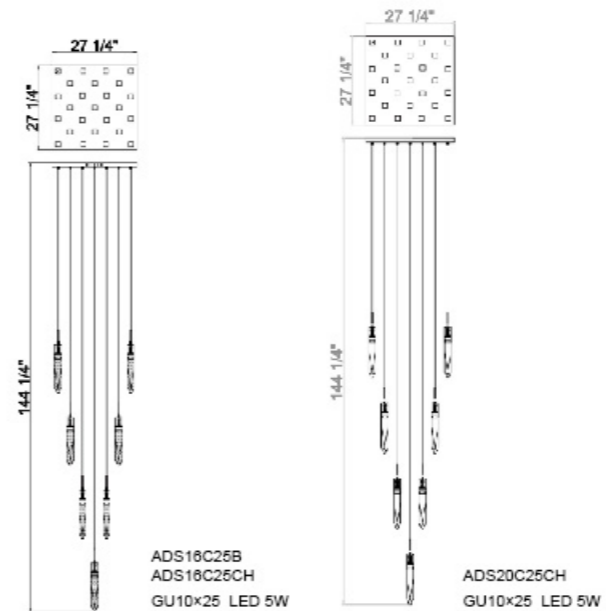

ADS06C41CH  
 GU10×41 LED 5W

**ADS06C41CH**  
 SIZE:35"L×35"W×144"H  
 LAMP:41/5W/GU10 LED

**ADS02C3B**  
 SIZE:21.75"L×4.75"W×78"H  
 LAMP:3/5W/GU10 LED

**ADS02C3G**  
 SIZE:21.75"L×4.75"W×78"H  
 LAMP:3/5W/GU10 LED

**ADS19C3CH**  
 SIZE:35"L×11.75"W×78"H  
 LAMP:3/5W/GU10 LED

**ADS19C3BR**  
 SIZE:35"L×11.75"W×78"H  
 LAMP:3/5W/GU10 LED

ADS14C3B  
 ADS14C3CH  
 GU10×3 LED 5W

ADS19C3CH  
 ADS19C3BR  
 GU10×3 LED 5W

**ADS15C3CH**  
 SIZE:21.75"Lx4.75"Wx78"H  
 LAMP:3/5W/GU10 LED

**ADS15C3B**  
 SIZE:21.75"Lx4.75"Wx78"H  
 LAMP:3/5W/GU10 LED

**ADS15C3G**  
 SIZE:21.75"Lx4.75"Wx78"H  
 LAMP:3/5W/GU10 LED

ADS15C3B  
 ADS15C3G  
 ADS15C3CH  
 GU10x3 LED 5W

**ADS16C25CH**  
 SIZE:27.25"L×27.25"W×144"H  
 LAMP:25/5W/GU10 LED

**ADS16C25B**  
 SIZE:27.25"L×27.25"W×144"H  
 LAMP:25/5W/GU10 LED

**ADS20C25CH**  
 SIZE:27.25"L×27.25"W×144"H  
 LAMP:25/5W/GU10 LED

**ADS17C41G**  
 SIZE:35"L×35"W×144"H  
 LAMP:41/5W/GU10 LED

ADS17C41G  
 ADS17C41CH  
 GU10×41 LED 5W