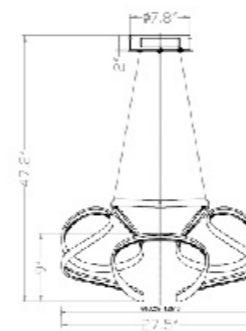

OC08C27G
92W LED 3000K DIMMABLE