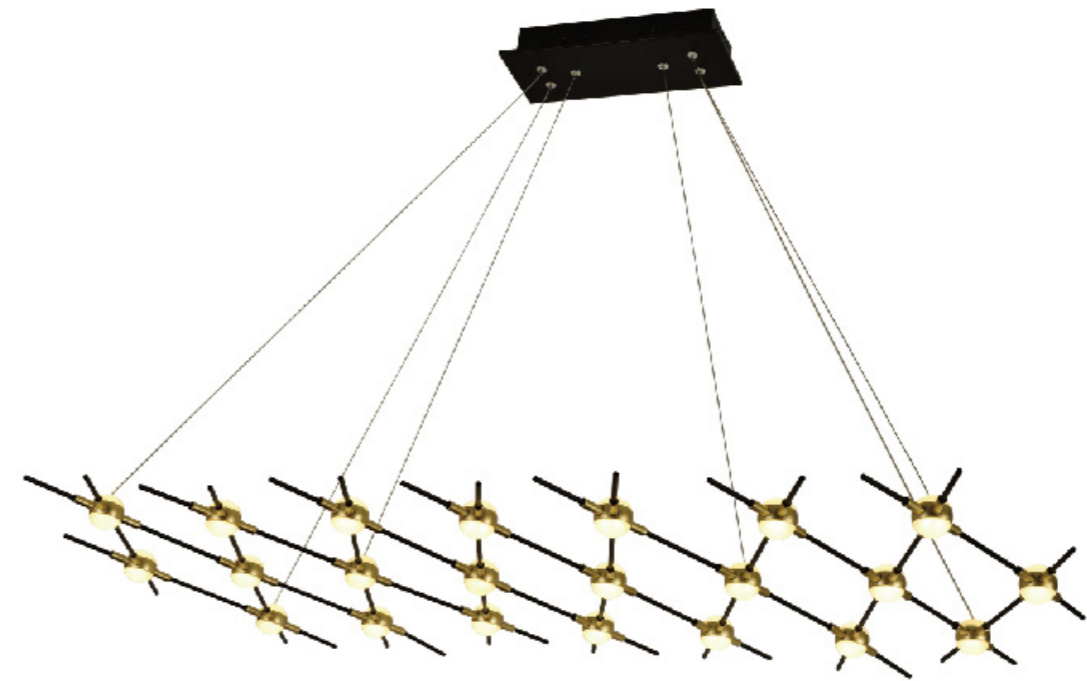

**FIT02C31G**  
 SIZE:31.4"Dx70.8"H  
 LAMP:80W/LED SMD

**FIT03C23G**  
 SIZE:23.6"Dx70.8"H  
 LAMP:43W/LED SMD

**FIT04C15G**  
 SIZE:15.7"Dx70.8"H  
 LAMP:30W/LED SMD

MD2891B

**FIT08C47G**  
SIZE:47.2"D×15.7"W×59"H  
LAMP:40W/LED SMD