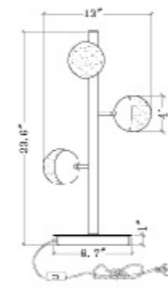

AV72T13BR
G9×3 LED 5W