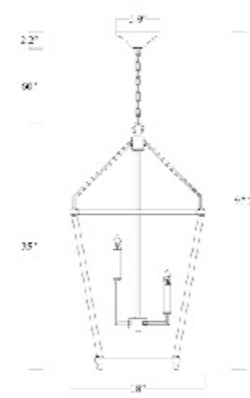

**MU90W12B**  
SIZE:4.7"W×12.5"H×7.8"D  
LAMP:1/25W/GU10

**MU94T8BR**  
SIZE:8.6"D×15.7"H  
LAMP:1/25W/GU10

**MU108W29G**  
SIZE: 8.2"W x 5.4"D x 29.5"H  
LAMP: 2/5W/GU10 LED

**MU102W12G**  
SIZE: 8"W x 2.5"D x 12"H  
LAMP: 2/5W/GU10 LED

**MJ01W20G**  
SIZE: 7"D x 19.7"H  
LAMP: 2/5W/GU10 LED

**NL38GS-20**  
SIZE: 7"D x 17.7"H  
LAMP: 2/5W/GU10 LED

**MICWALL01**  
SIZE: 13.7"W×10.6"L×35.8"H  
LAMP: 4/5W/LED G9

**MICWALL02**  
SIZE: 13.7"W×7.84"L×66.1"H  
LAMP: 2/5W/LED G9

**NL38GCUS**  
SIZE: 4.5"W×19"H  
LAMP: 2/25W/G9

**MU37**  
SIZE: 17.7"W×36.5"H×7.5"D  
LAMP: 2/40W/E12

**LA23C12CO**  
 SIZE: 12"D×27"H  
 LAMP: 4/40W/E12

**LA24C18CO**  
 SIZE: 18"D×35"H  
 LAMP: 8/40W/E12

LA23C12CO  
 E12x4 Max 40W

LA24C18CO  
 E12x4 Max 40W

**LA11AB-10**  
 SIZE: 10"D×13.5"H  
 LAMP: 4/40W/E12

LA11AB-10  
 E12x4 Max 40W

**TD28C18B**  
 SIZE: 18.9"D×22.8"H  
 LAMP: 8/40W/E12

**LA10BLK**  
SIZE:9"D×23.75"H  
LAMP:4/25W/G9