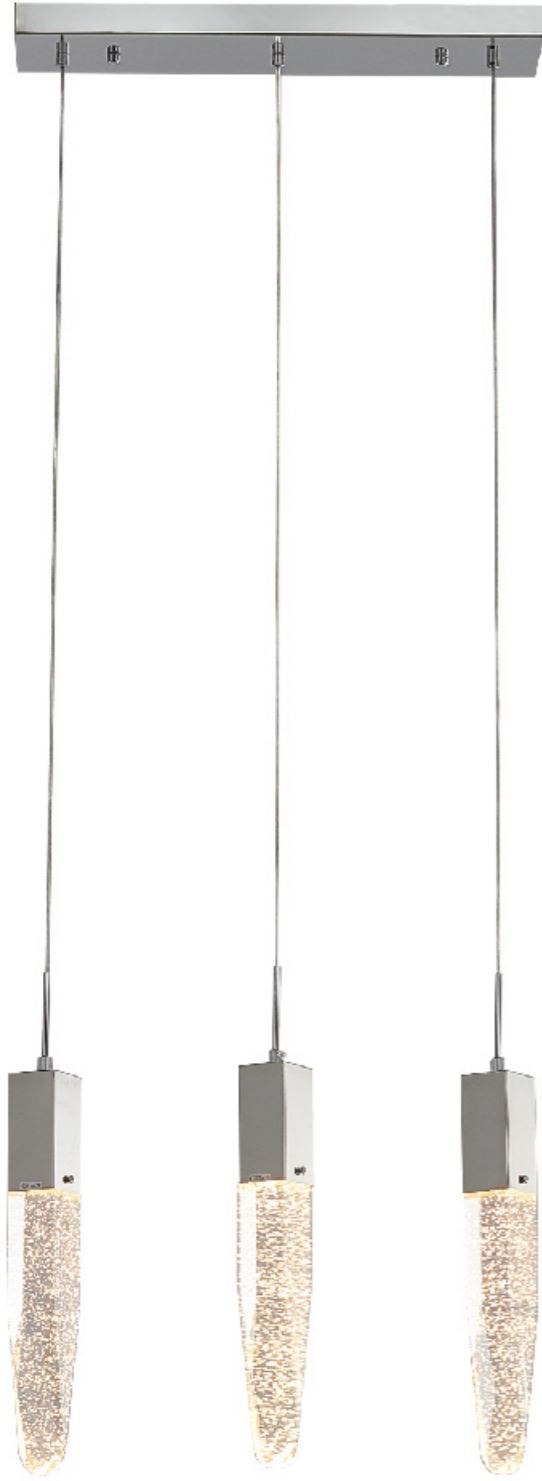

**ADS05C25G**  
 SIZE:27.25"L×27.25"W×144"H  
 LAMP:25/5W/GU10 LED

ADS05C25G  
 GU10×25 LED 5W

**ADS06C41B**  
 SIZE:35"L×35"W×144"H  
 LAMP:41/5W/GU10 LED

ADS06C41B  
 GU10×41 LED 5W

**ADS09C7B**  
 SIZE: 35"L x 11.75"W x 78"H  
 LAMP: 7/5W/GU10 LED

**ADS19C3CH**  
 SIZE:35"L×11.75"W×78"H  
 LAMP:3/5W/GU10 LED

**ADS19C3BR**  
 SIZE:35"L×11.75"W×78"H  
 LAMP:3/5W/GU10 LED

ADS14C3B  
 ADS14C3CH  
 GU10×3 LED 5W

ADS19C3CH  
 ADS19C3BR  
 GU10×3 LED 5W

**ADS15C3CH**  
 SIZE:21.75"Lx4.75"Wx78"H  
 LAMP:3/5W/GU10 LED

**ADS15C3B**  
 SIZE:21.75"Lx4.75"Wx78"H  
 LAMP:3/5W/GU10 LED

**ADS15C3G**  
 SIZE:21.75"Lx4.75"Wx78"H  
 LAMP:3/5W/GU10 LED

ADS15C3B  
 ADS15C3G  
 ADS15C3CH  
 GU10x3 LED 5W

**ADS16C25CH**  
 SIZE:27.25"L×27.25"W×144"H  
 LAMP:25/5W/GU10 LED

**ADS16C25B**  
 SIZE:27.25"L×27.25"W×144"H  
 LAMP:25/5W/GU10 LED

**ADS20C25CH**  
 SIZE:27.25"L×27.25"W×144"H  
 LAMP:25/5W/GU10 LED

**ADS17C41G**  
 SIZE:35"L×35"W×144"H  
 LAMP:41/5W/GU10 LED

ADS17C41G  
 ADS17C41CH  
 GU10×41 LED 5W