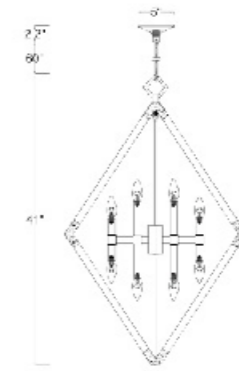

**LA17BLK**  
SIZE:24"D×42"H  
LAMP:6/40W/E12

**LA15BLK**  
SIZE:28"D×27.5"H  
LAMP:4/40W/E12

**LA13BLK**  
SIZE:20"D×22"H  
LAMP:6/40W/E12

**JD13**  
SIZE:28"D×32.6"H  
LAMP:12/40W/E12

**JD03CH**  
SIZE:13"D×7.9"H  
LAMP:2/40W/E12

**JD03**  
SIZE:13"D×7.9"H  
LAMP:2/40W/E12

**LA30C20AG**  
 SIZE: 20"D x 28"H  
 LAMP: 8/40W/E12

**TD19BR**  
 SIZE: 14"D x 19"H  
 LAMP: 4/40W/E12

LA30C20AG  
 E12x8 Max 40W

TD19BR  
 E12x4 Max 40W

**LA31C25AG**  
 SIZE: 25"D x 41"H  
 LAMP: 16/40W/E12

**TD23P8AB**  
 SIZE: 8.66"L x 8.66"W x 11.8"H  
 LAMP: 1/40W/E12

**TD23P8CH**  
 SIZE: 8.66"L x 8.66"W x 11.8"H  
 LAMP: 1/40W/E12

LA31C25AG  
 E12x16 Max 40W

**MICWLCUS PENDANT LAMP**  
SIZE:48"Lx8.5"Wx42"H  
LAMP:17/3W/LED G4