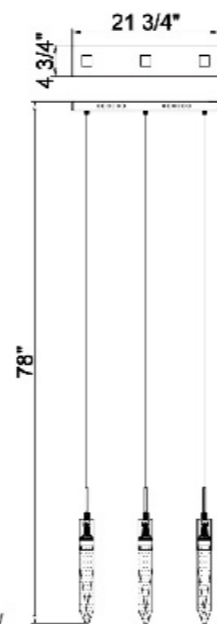

ADS06C41CH  
 GU10×41 LED 5W

**ADS06C41CH**  
 SIZE:35"L×35"W×144"H  
 LAMP:41/5W/GU10 LED

**ADS02C3B**  
 SIZE:21.75"L×4.75"W×78"H  
 LAMP:3/5W/GU10 LED

**ADS02C3G**  
 SIZE:21.75"L×4.75"W×78"H  
 LAMP:3/5W/GU10 LED

ADS12P1B  
 ADS12P1G  
 ADS12P1CH  
 ADS13P1B  
 ADS13P1G  
 ADS13P1CH  
 GU10x1 LED 5W

ADS21C41CH  
 GU10x41 LED 5W

**ADS14C3CH**  
 SIZE:21.75"L×4.75"W×78"H  
 LAMP:3/5W/GU10 LED

**ADS14C3B**  
 SIZE:21.75"L×4.75"W×78"H  
 LAMP:3/5W/GU10 LED

**ADS19C3CH**  
 SIZE:35"L×11.75"W×78"H  
 LAMP:3/5W/GU10 LED

**ADS19C3BR**  
 SIZE:35"L×11.75"W×78"H  
 LAMP:3/5W/GU10 LED

ADS14C3B  
 ADS14C3CH  
 GU10×3 LED 5W

ADS19C3CH  
 ADS19C3BR  
 GU10×3 LED 5W

**ADS15C3CH**  
 SIZE:21.75"Lx4.75"Wx78"H  
 LAMP:3/5W/GU10 LED

**ADS15C3B**  
 SIZE:21.75"Lx4.75"Wx78"H  
 LAMP:3/5W/GU10 LED

**ADS15C3G**  
 SIZE:21.75"Lx4.75"Wx78"H  
 LAMP:3/5W/GU10 LED

ADS15C3B  
 ADS15C3G  
 ADS15C3CH  
 GU10x3 LED 5W

**ADS16C25CH**  
 SIZE:27.25"L×27.25"W×144"H  
 LAMP:25/5W/GU10 LED