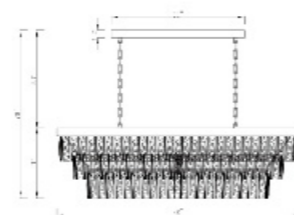

OC33C38G
OC33C38CH
E12×12 Max 40W