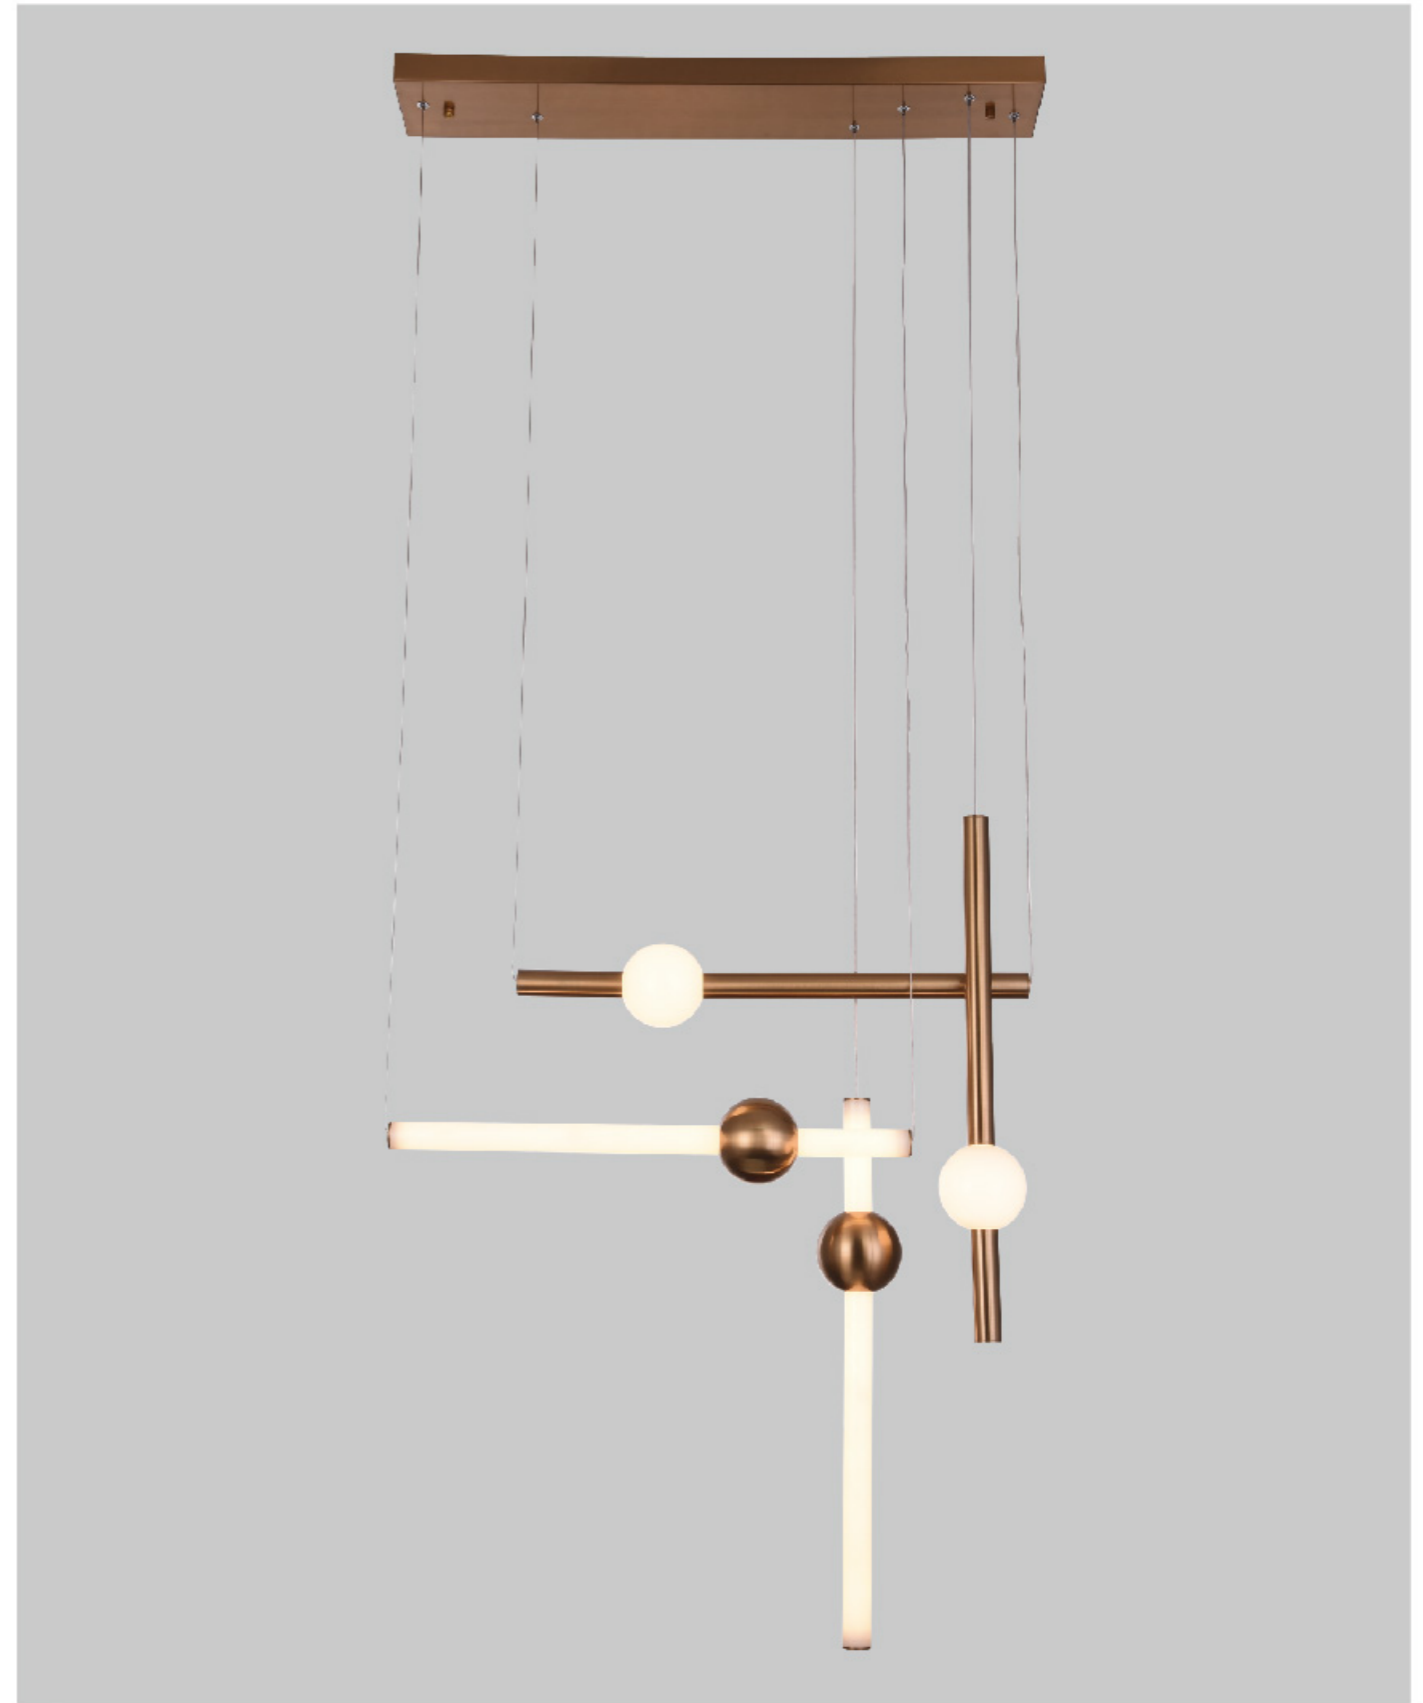

OC40C19C  
 OC40C19SMK  
 55W LED 3000K DIMMABLE

**LA26C33CO**  
 SIZE:33"D×24"H  
 LAMP:22/40W/E12

**TD31C23AB**  
 SIZE:23.6"D×25"H  
 LAMP:6/40W/E12

LA25C20CO  
 E12×9 Max 40W

**LA25C20CO**  
 SIZE:20"D×18"H  
 LAMP:9/40W/E12

LA28C33CO  
 E12×22 Max 40W

**TD30C30CH**  
 SIZE:29.92"D  
 LAMP:12/40W/E12

**MU03CH**  
SIZE:30"D×15.7"H  
LAMP:12/40W/E12

**YS40991-3CB**  
SIZE:20"D×6"H  
LAMP:3/60W/E26

**YS40991-3CS**  
SIZE:17"D×5.9"H  
LAMP:3/60W/E26

**OC28T40BR**  
SIZE:45"L×11"W×35"H  
LAMP:30W/LED 3000K DIMMABLE

**SR17C39BR**  
 SIZE:27.6"D×22.2"H  
 LAMP:8/40W/E12

**DLS10C24G**  
 SIZE:24.4"L×5"W×31.5"H  
 LAMP:50W/LED 3000K

**AV74P7G-3**

**AV74P7G**  
 SIZE: 7"D x 6.3"H  
 LAMP: 1/5W/G9 LED

**AV76P6G**  
 SIZE: 6.3"D x 15.75"H  
 LAMP: 1/40W/E26

AV74P7G  
 G9x1 LED 5W

**KJ01W23BR**  
 SIZE: 23.6"L x 9"H x 85"D  
 LAMP: 3/40W/E12

**BET77W**  
 SIZE: 8.86"W x 14.57"H  
 LAMP: 1/40W/E12

KJ01W23BR  
 E12x4 Max 40W