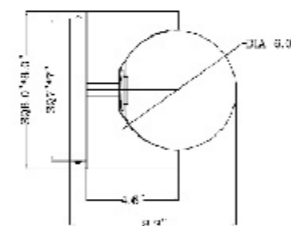

ZD16W7G
G9x1 LED 5W