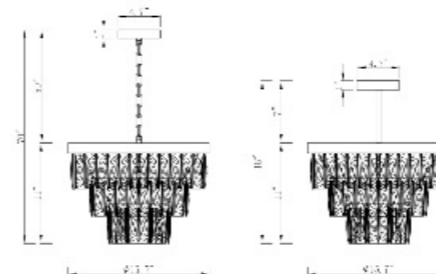

**ADS01P1G**  
 SIZE:2"L×2"W×19.6"H  
 LAMP:1/5W/GU10 LED

**ADS01P1CH**  
 SIZE:2"L×2"W×19.6"H  
 LAMP:1/5W/GU10 LED

**ADS01P1B**  
 SIZE:2"L×2"W×19.6"H  
 LAMP:1/5W/GU10 LED

ADS01P1CH  
 ADS01P1B  
 ADS01P1G  
 GU10×1 LED 5W

**OC36C20G PIPE**  
 SIZE: 19.69"D×12.9"H  
 LAMP: 10/40W/E12

**OC32C16G**  
 SIZE: 15.7"D×11"H  
 LAMP: 6/40W/E12

**OC35W10G**  
 SIZE: 10"W×13"H×6.3"H  
 LAMP: 1/40W/E12

**OC32C16CH PIPE**  
 SIZE: 15.7"D×11"H  
 LAMP: 6/40W/E12