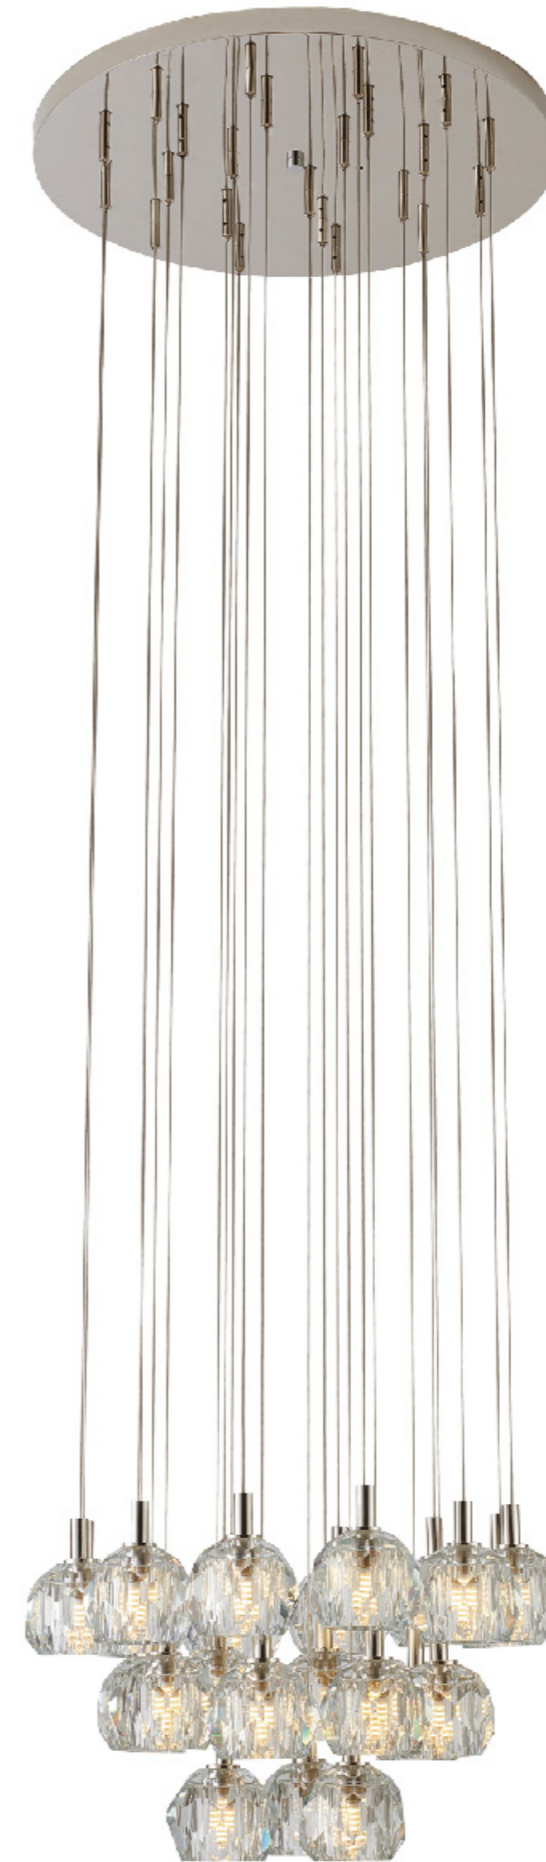

**BET37**  
SIZE: 29"D×30"H  
LAMP: 8/40W/E12

**BET30**  
SIZE: 26"D×22.75"H  
LAMP: 6/40W/E12

**BET65PEW**  
SIZE:29.5"D×31.5"H  
LAMP:13/40W/E12

**BET79PEW**  
SIZE:25.9"D×32.6"H  
LAMP:8/40W/E12

**BET80C32BLK**  
SIZE:32"D×37"H  
LAMP:13/40W/E12

**MU106P9G**  
SIZE:9.8"D×14"H  
LAMP:4/5W/LED G9

**FT48C24S**  
SIZE:24"D×59"H  
LAMP:30W/LED THREE COLOR CHANGE(3000K-6000K)

**OC SAMPLE**  
SIZE:4.3"D×59.1"H  
LAMP:1/5W/LED COB

**MU107P8G**  
SIZE:8.7"D×9.3"H  
LAMP:1/40W/E12

**MU107P8CH**  
SIZE:8.7"D×9.3"H  
LAMP:1/40W/E12

**MU82C32BR**  
SIZE:32"D×108"H  
LAMP:9/6W/LED 3000K

**MU83P4BR**  
SIZE:4.3"L×4.3"W×3.94"H  
LAMP:6W/LED 3000K

**MU85W4BR**  
SIZE:4.3"L×4.3"W×3.94"H  
LAMP:6W/LED 3000K

**MU84F4BR**  
SIZE:4.3"L×4.3"W×3.94"H  
LAMP:6W/LED 3000K

**DD02CUS-8**  
SIZE:36"D×96"H  
LAMP:56/40W/E12

**BDC04C24N**  
SIZE:24"D×108"H  
LAMP:23/25W/G9

**LD03CRL-FM**  
SIZE:22"D×22"H  
LAMP:9/25W/G9