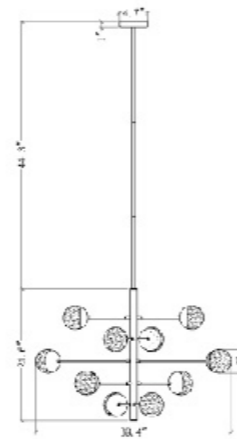

**DU160C42G**  
SIZE:42"Lx14"Wx14"H  
LAMP:8/40W/E12

**MICWLCUS WALL SCONCE**  
SIZE:48"Lx8.5"Wx5"D  
LAMP:17/3W/LED G4

**DU33AB**  
SIZE:39.4"L×13.8"D×20"H  
LAMP:42/40W/E12

**BANLT32**  
SIZE:60"D×12"H  
LAMP:12/40W/E26

**AV31**  
SIZE:14"D×23.25"H  
LAMP:1/60W/E26

**BANLT13**  
SIZE:36"D×120"H  
LAMP:11/40W/E26

**DU03GD**  
SIZE:39.3"D×18.7"H  
LAMP:10/25W/E26

**BE23C40G**  
SIZE:39.37"W×19.68"H  
LAMP:8/5W/G9 LED

**ZD21C29G**  
 SIZE: 29.92"D x 22"H  
 LAMP: 10/5W/G9 LED

**ZD20P15G**  
 SIZE: 12.59"L x 5.9"W x 15.74"H  
 LAMP: 1/5W/G9 LED

**ZD19P10G**  
 SIZE: 9.84"L x 5.9"W x 10.62"H  
 LAMP: 1/5W/G9 LED

**ZD16W7G**  
 SIZE: 7.87"L x 7.87"W x 7.87"H  
 LAMP: 1/5W/G9 LED

ZD16W7G  
 G9x1 LED 5W

**AV71C39BR**  
 SIZE:39.4"D×21.6"H  
 LAMP:10/5W/G9 LED

AV71C39BR  
 G9×10 LED 5W

AV72T13BR  
 G9×3 LED 5W

**AV72T13BR**  
 SIZE:13"D×23.6"H  
 LAMP:3/5W/G9 LED

**AV73F13BR**  
 SIZE:13"D×63.8"H  
 LAMP:5/5W/G9 LED