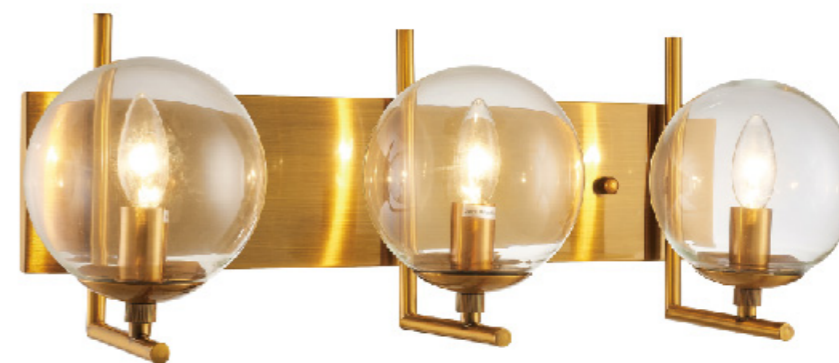

DLS10C24G
SIZE:24.4"L×5"W×31.5"H
LAMP:50W/LED 3000K

KJ01W23BR
SIZE: 23.6"L x 9"H x 85"D
LAMP: 3/40W/E12