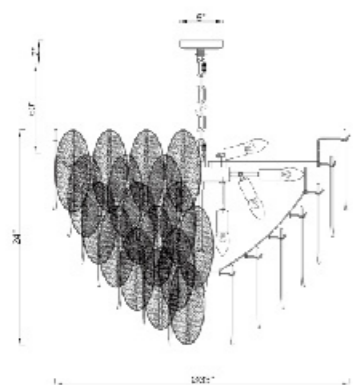

OC40C19C  
 OC40C19SMK  
 55W LED 3000K DIMMABLE

**LA26C33CO**  
 SIZE:33"D×24"H  
 LAMP:22/40W/E12

**TD31C23AB**  
 SIZE:23.6"D×25"H  
 LAMP:6/40W/E12

LA25C20CO  
 E12×9 Max 40W

**LA25C20CO**  
 SIZE:20"D×18"H  
 LAMP:9/40W/E12

LA28C33CO  
 E12×22 Max 40W

**TD30C30CH**  
 SIZE:29.92"D  
 LAMP:12/40W/E12

**MU03CH**  
SIZE:30"D×15.7"H  
LAMP:12/40W/E12

**YS40991-3CB**  
SIZE:20"D×6"H  
LAMP:3/60W/E26

**YS40991-3CS**  
SIZE:17"D×5.9"H  
LAMP:3/60W/E26