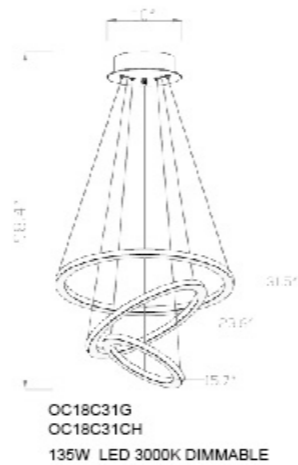

**ADS01P1G**  
 SIZE:2"L×2"W×19.6"H  
 LAMP:1/5W/GU10 LED

**ADS01P1CH**  
 SIZE:2"L×2"W×19.6"H  
 LAMP:1/5W/GU10 LED

**ADS01P1B**  
 SIZE:2"L×2"W×19.6"H  
 LAMP:1/5W/GU10 LED

ADS01P1CH  
 ADS01P1B  
 ADS01P1G  
 GU10×1 LED 5W

**SY06MOTCUS**  
SIZE:24"D×120"H  
LAMP:30/3W/G4 LED 3000K

**FT44C16CH**  
SIZE:16"D×59"H  
LAMP:48W/LED 4000K

**SY05P4G**  
SIZE:4"D×59"H  
LAMP:1/3W/G4 LED

**FT43P4CH**  
SIZE:4.7"D×4.7"H  
LAMP:8W/LED 4000K

**MU30A**  
SIZE:31.4"D  
LAMP:75W/LED 3000K

**MU30A CH**  
SIZE:31.4"D  
LAMP:75W/LED 3000K

**MU30D**  
SIZE:15.7"D  
LAMP:35W/LED 3000K

**MU30B**  
SIZE:26.3"D  
LAMP:60W/LED 3000K

**MU302C31G**  
SIZE:31.5"D×3"H+21.6"D×3"H  
LAMP:125W/LED 3000K

**MU302C31CH**  
SIZE:31.5"D×3"H+21.6"D×3"H  
LAMP:125W/LED 3000K

**OC18C31G**  
 SIZE:31.5"D+23.6"D+15.7"D×98.4"H  
 LAMP:135W/LED 3000K DIMMABLE

**OC18C31CH**  
 SIZE:31.5"D+23.6"D+15.7"D×98.4"H  
 LAMP:135W/LED 3000K DIMMABLE