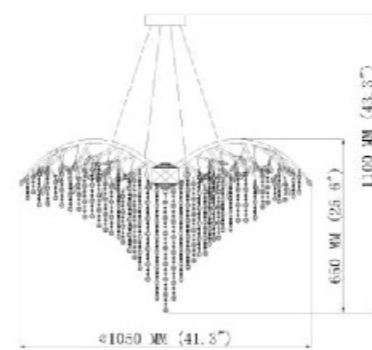

**TD33F21CH**  
SIZE: 21.7"D×10.5"H  
LAMP: 3/40W/E12

**DLS18T10S**  
SIZE: 9.8"D×16.9"H  
LAMP: 1/60W/E26

**OL05L**  
SIZE: 8"D×11"H  
LAMP: 1/60W/E26

**DU08P**  
SIZE: 5.7"D×9"H  
LAMP: 1/60W/E26

**TR78P10G**  
SIZE: 5.5"W×11"H×2.5"D  
LAMP: 1/60W/E26

**AZ03**  
SIZE:74.8"Lx43.3"Wx35.4"H  
LAMP:8/40W/E12

**AZ05**  
 SIZE:43.3"Lx35.4"Wx23.6"H  
 LAMP:8/40W/E12

**AZ06**  
SIZE:41.3"Lx25.6"H  
LAMP:8/40W/E12

**AZ02**  
SIZE: 18.9"Lx23.6"Hx13.8"D  
LAMP: 8/40W/E12