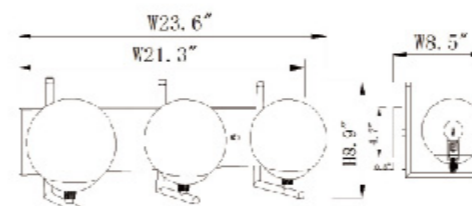

KJ01W23BR
E12x4 Max 40W