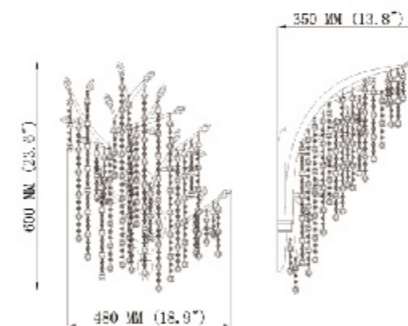

**AZ03**  
SIZE:74.8"Lx43.3"Wx35.4"H  
LAMP:8/40W/E12

**AZ05**  
 SIZE:43.3"Lx35.4"Wx23.6"H  
 LAMP:8/40W/E12

**AZ06**  
SIZE:41.3"Lx25.6"H  
LAMP:8/40W/E12

**AZ02**  
SIZE: 18.9"Lx23.6"Hx13.8"D  
LAMP: 8/40W/E12