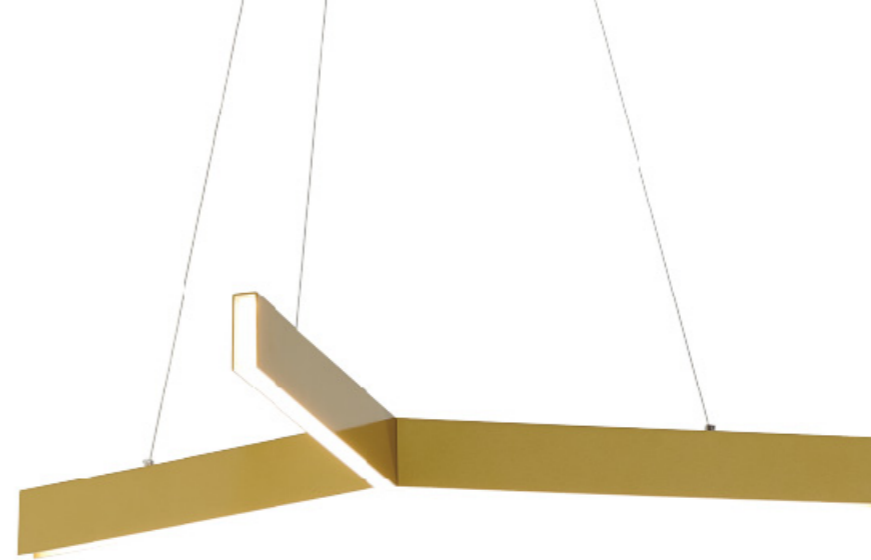

**MU30A**  
SIZE:31.4"D  
LAMP:75W/LED 3000K

**MU30A CH**  
SIZE:31.4"D  
LAMP:75W/LED 3000K

**MU30D**  
SIZE:15.7"D  
LAMP:35W/LED 3000K

**MU30B**  
SIZE:26.3"D  
LAMP:60W/LED 3000K

**MU302C31G**  
SIZE:31.5"D×3"H+21.6"D×3"H  
LAMP:125W/LED 3000K

**MU302C31CH**  
SIZE:31.5"D×3"H+21.6"D×3"H  
LAMP:125W/LED 3000K

**OC18C31G**  
 SIZE:31.5"D+23.6"D+15.7"D×98.4"H  
 LAMP:135W/LED 3000K DIMMABLE

**OC18C31CH**  
 SIZE:31.5"D+23.6"D+15.7"D×98.4"H  
 LAMP:135W/LED 3000K DIMMABLE

**OC39C39N**  
SIZE:39.4"D+31.5"D+23.6"D+15.7"D×10.8"H  
LAMP:131W/LED 3000K DIMMABLE

**OC38C31N**  
SIZE:31.5"D+23.6"D+15.7"D×10.8"H  
LAMP:85W/LED 3000K DIMMABLE

**FT49C31B**  
SIZE:31"L×26.8"W×59"H  
LAMP:40W/LED 3000K