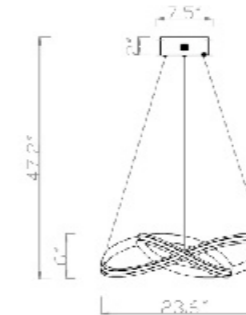

OC09C23G
36W LED 3000K DIMMABLE