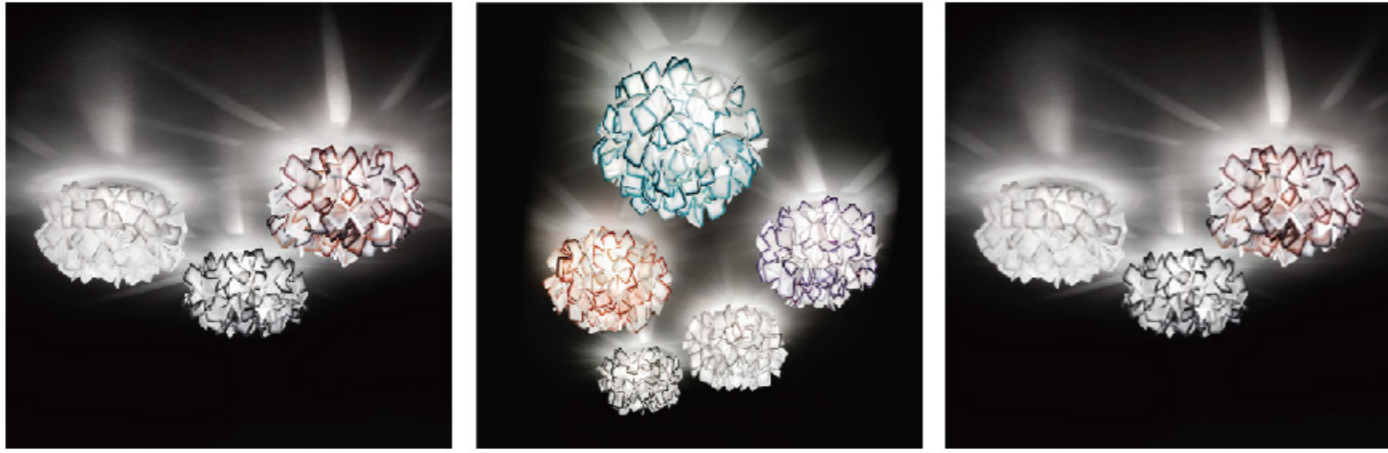

**9022**  
 SIZE:28.3"D×17.7"H  
 LAMP:45/0.3W/LED 3000K

**7058P- metal black+smoky glass**  
 SIZE:59"D×16.5"H  
 LAMP:5/40W/E26

**7058-7A**  
 SIZE:70.8"D×18.1"H  
 LAMP:7/40W/E26

**7058P-1 metal gold+ smoky glass**  
 SIZE:59"D×16.5"H  
 LAMP:5/40W/E26