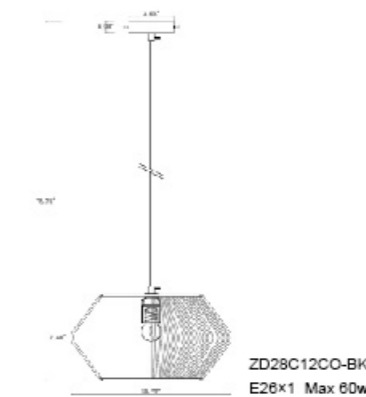

**ZD01P110**  
 SIZE: 11"L x 1.96"W x 11"H  
 LAMP: 1/5W/G9 LED

**ZD14C55G**  
 SIZE: 55.11"L x 3.93"D x 26.77"H  
 LAMP: 10/5W/LED SMD

**ZD27C22CO**  
 SIZE: 22"D x 10"H  
 LAMP: 1/60W/E26

**ZD28C12CO-BK**  
 SIZE: 12.59"D x 7.48"H  
 LAMP: 1/60W/E26

**ZD11C53G**  
 SIZE:53.14"L×7.87"H  
 LAMP:20W/LED COB

**ZD12T13G**  
 SIZE:13.97"D×13.58"H  
 LAMP:6W/LED COB

**ZD13T25G**  
 SIZE:25.98"D×13.58"H  
 LAMP:6W/LED COB

**ZD04C55G**  
 SIZE:55.11"D×66.9"H  
 LAMP:50W/LED COB