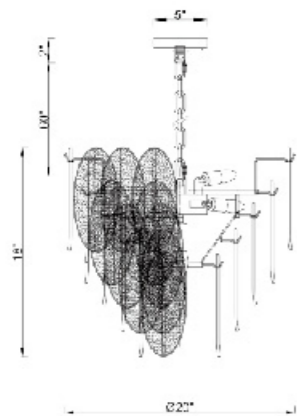

LA25C20CO
E12×9 Max 40W