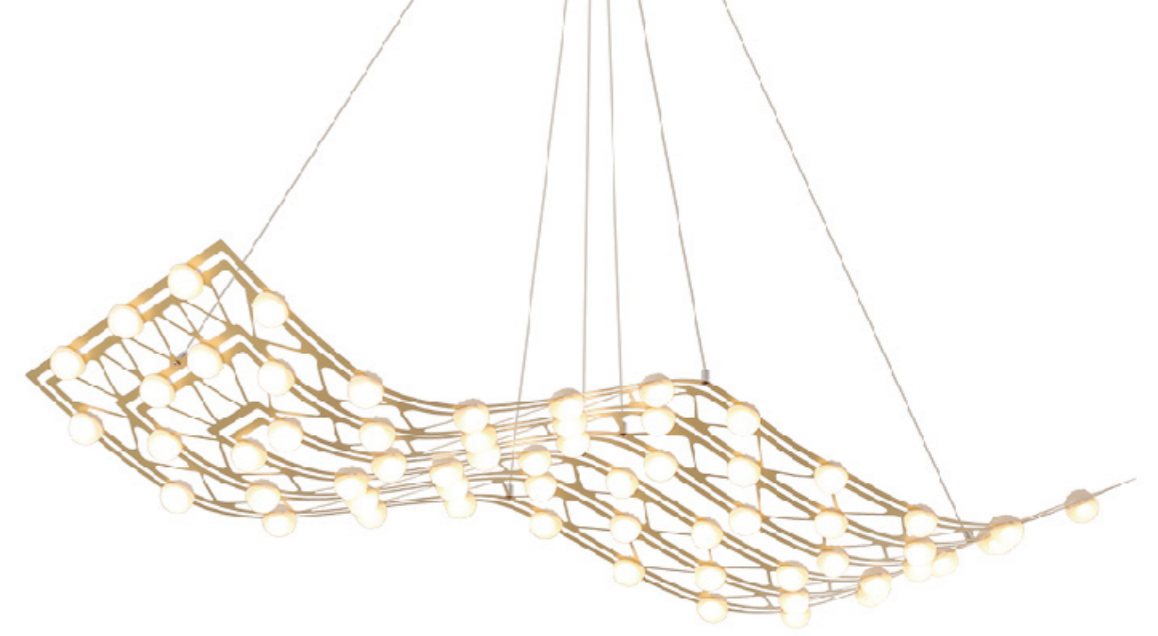

**FIT02C31G**  
 SIZE:31.4"Dx70.8"H  
 LAMP:80W/LED SMD

**FIT03C23G**  
 SIZE:23.6"Dx70.8"H  
 LAMP:43W/LED SMD

**FIT04C15G**  
 SIZE:15.7"Dx70.8"H  
 LAMP:30W/LED SMD

MD2891B

**FIT08C47G**  
SIZE:47.2"D×15.7"W×59"H  
LAMP:40W/LED SMD