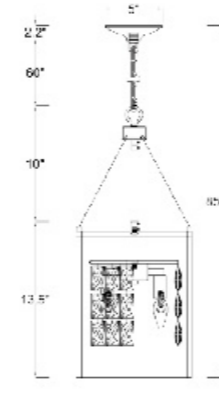

**MU90W12B**  
SIZE:4.7"W×12.5"H×7.8"D  
LAMP:1/25W/GU10

**MU94T8BR**  
SIZE:8.6"D×15.7"H  
LAMP:1/25W/GU10

**MU108W29G**  
SIZE: 8.2"W x 5.4"D x 29.5"H  
LAMP: 2/5W/GU10 LED

**MU102W12G**  
SIZE: 8"W x 2.5"D x 12"H  
LAMP: 2/5W/GU10 LED

**MJ01W20G**  
SIZE: 7"D x 19.7"H  
LAMP: 2/5W/GU10 LED

**NL38GS-20**  
SIZE: 7"D x 17.7"H  
LAMP: 2/5W/GU10 LED

**MICWALL01**  
SIZE: 13.7"W×10.6"L×35.8"H  
LAMP: 4/5W/LED G9

**MICWALL02**  
SIZE: 13.7"W×7.84"L×66.1"H  
LAMP: 2/5W/LED G9

**NL38GCUS**  
SIZE: 4.5"W×19"H  
LAMP: 2/25W/G9

**MU37**  
SIZE: 17.7"W×36.5"H×7.5"D  
LAMP: 2/40W/E12

**LA23C12CO**  
 SIZE: 12"D×27"H  
 LAMP: 4/40W/E12

**LA24C18CO**  
 SIZE: 18"D×35"H  
 LAMP: 8/40W/E12

LA23C12CO  
 E12x4 Max 40W

LA24C18CO  
 E12x4 Max 40W

**LA11AB-10**  
 SIZE: 10"D×13.5"H  
 LAMP: 4/40W/E12

LA11AB-10  
 E12x4 Max 40W

**TD28C18B**  
 SIZE: 18.9"D×22.8"H  
 LAMP: 8/40W/E12

**LA10BLK**  
SIZE:9"D×23.75"H  
LAMP:4/25W/G9