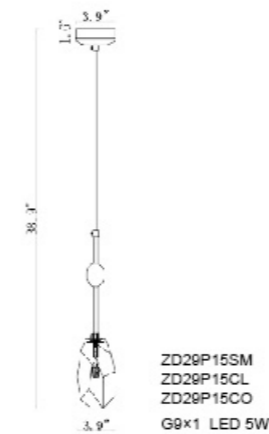

**AZ03**  
SIZE:74.8"Lx43.3"Wx35.4"H  
LAMP:8/40W/E12

**AZ05**  
 SIZE:43.3"Lx35.4"Wx23.6"H  
 LAMP:8/40W/E12

**AZ06**  
SIZE:41.3"Lx25.6"H  
LAMP:8/40W/E12

**AZ02**  
SIZE: 18.9"Lx23.6"Hx13.8"D  
LAMP: 8/40W/E12

**7028F BK**  
SIZE: 18.89"D x 66.9"W x 86.6"H  
LAMP: 1/5W/LED SMD

**7035 F**  
 SIZE:90.5"D×90.5"H  
 LAMP:1/5W/LED SMD

**7076F**  
 SIZE:23.6"D×66.9"W×68.8-78.7"H  
 LAMP:3/40W/E26

**AV77F63B**  
 SIZE:63"L×72.8"H  
 LAMP:1/60W/E26

AV77F63B  
 E26x1 Max 60w

**AV75C45G**  
 SIZE:45.6"D×35.4"H  
 LAMP:6/5W/G4 LED

**ZD29P15CL**  
 SIZE:3.93"D×15.74"H  
 LAMP:1/5W/G9 LED

**ZD29P15SM**  
 SIZE:3.93"D×15.74"H  
 LAMP:1/5W/G9 LED

**ZD29P15CO**  
 SIZE:3.93"D×15.74"H  
 LAMP:1/5W/G9 LED

**ZD01P110**  
 SIZE: 11"L x 1.96"W x 11"H  
 LAMP: 1/5W/G9 LED

**ZD14C55G**  
 SIZE: 55.11"L x 3.93"D x 26.77"H  
 LAMP: 10/5W/LED SMD

**ZD27C22CO**  
 SIZE: 22"D x 10"H  
 LAMP: 1/60W/E26

**ZD28C12CO-BK**  
 SIZE: 12.59"D x 7.48"H  
 LAMP: 1/60W/E26