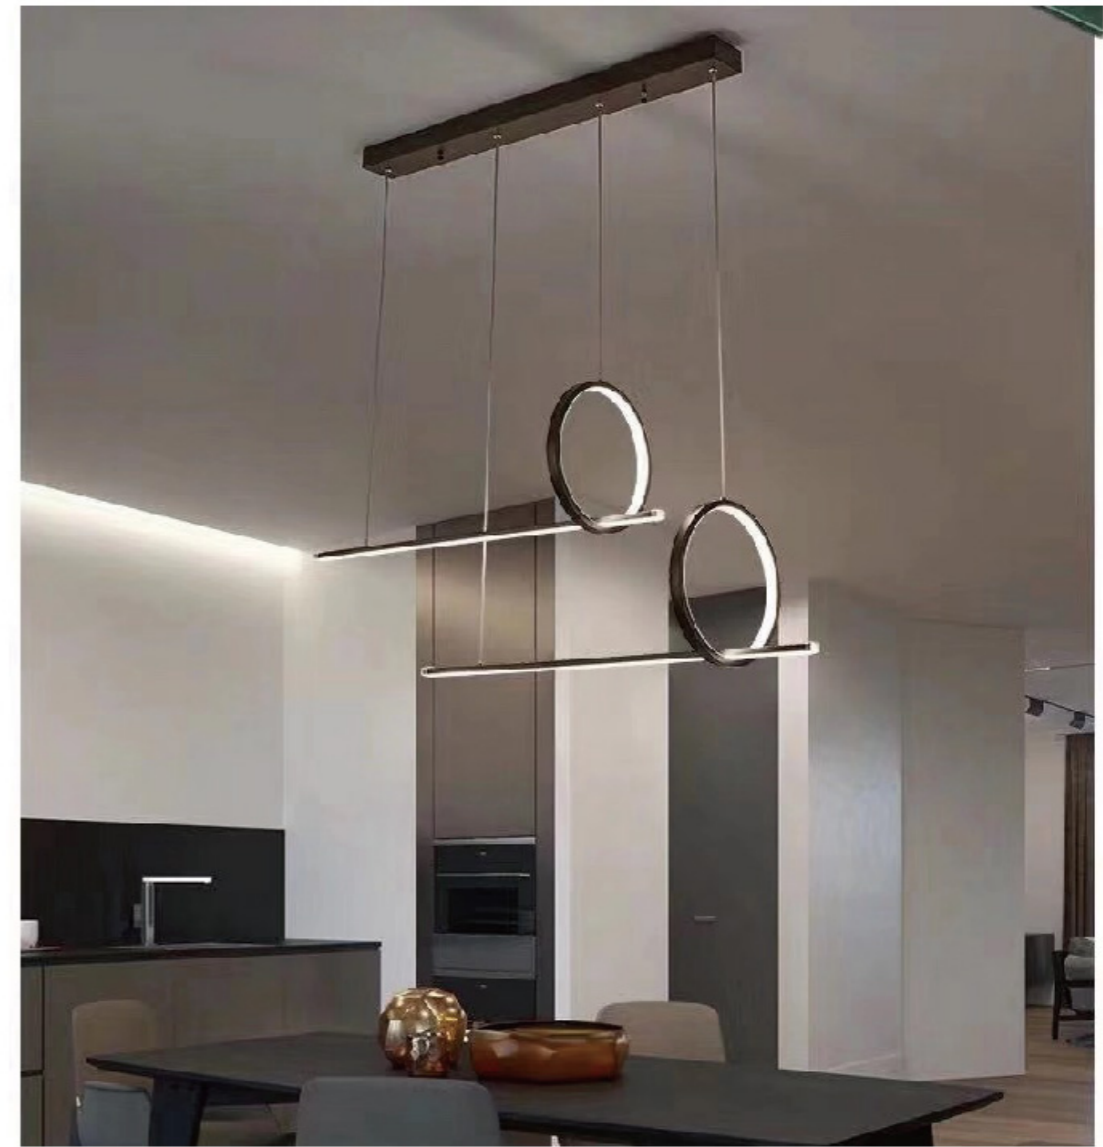

FIT31C31C
SIZE:31.49"D×47.2"H

MD2776-4S BK
SIZE:47.2"Lx12.2"Wx47.2"H
LAMP:60W/LED SMD