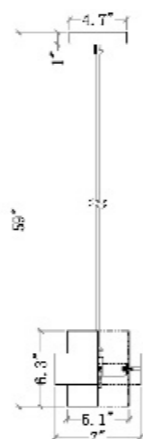

LA28C33CO  
 E12×22 Max 40W

**TD30C30CH**  
 SIZE:29.92"D  
 LAMP:12/40W/E12

**MU03CH**  
SIZE:30"D×15.7"H  
LAMP:12/40W/E12

**YS40991-3CB**  
SIZE:20"D×6"H  
LAMP:3/60W/E26

**YS40991-3CS**  
SIZE:17"D×5.9"H  
LAMP:3/60W/E26

**OC28T40BR**  
SIZE:45"L×11"W×35"H  
LAMP:30W/LED 3000K DIMMABLE

**SR17C39BR**  
 SIZE:27.6"D×22.2"H  
 LAMP:8/40W/E12

**DLS10C24G**  
 SIZE:24.4"L×5"W×31.5"H  
 LAMP:50W/LED 3000K

**AV74P7G-3**

**AV74P7G**  
 SIZE: 7"D x 6.3"H  
 LAMP: 1/5W/G9 LED

**AV76P6G**  
 SIZE: 6.3"D x 15.75"H  
 LAMP: 1/40W/E26

AV74P7G  
 G9x1 LED 5W

**KJ01W23BR**  
 SIZE: 23.6"L x 9"H x 85"D  
 LAMP: 3/40W/E12

**BET77W**  
 SIZE: 8.86"W x 14.57"H  
 LAMP: 1/40W/E12

KJ01W23BR  
 E12x4 Max 40W

**YS374-1W-1**  
 SIZE: 4.75"L x 4.95"W x 18.5"H  
 LAMP: 1/40W/E12

**BDC03C35BR**  
SIZE:35.8"D×11.8"H  
LAMP:8/40W/E12

**ARCUS**  
SIZE:26"D×12"H  
LAMP:6/40W/E12

**ZAZ03**  
SIZE:8.5"D×15.5"H  
LAMP:1/60W/E26