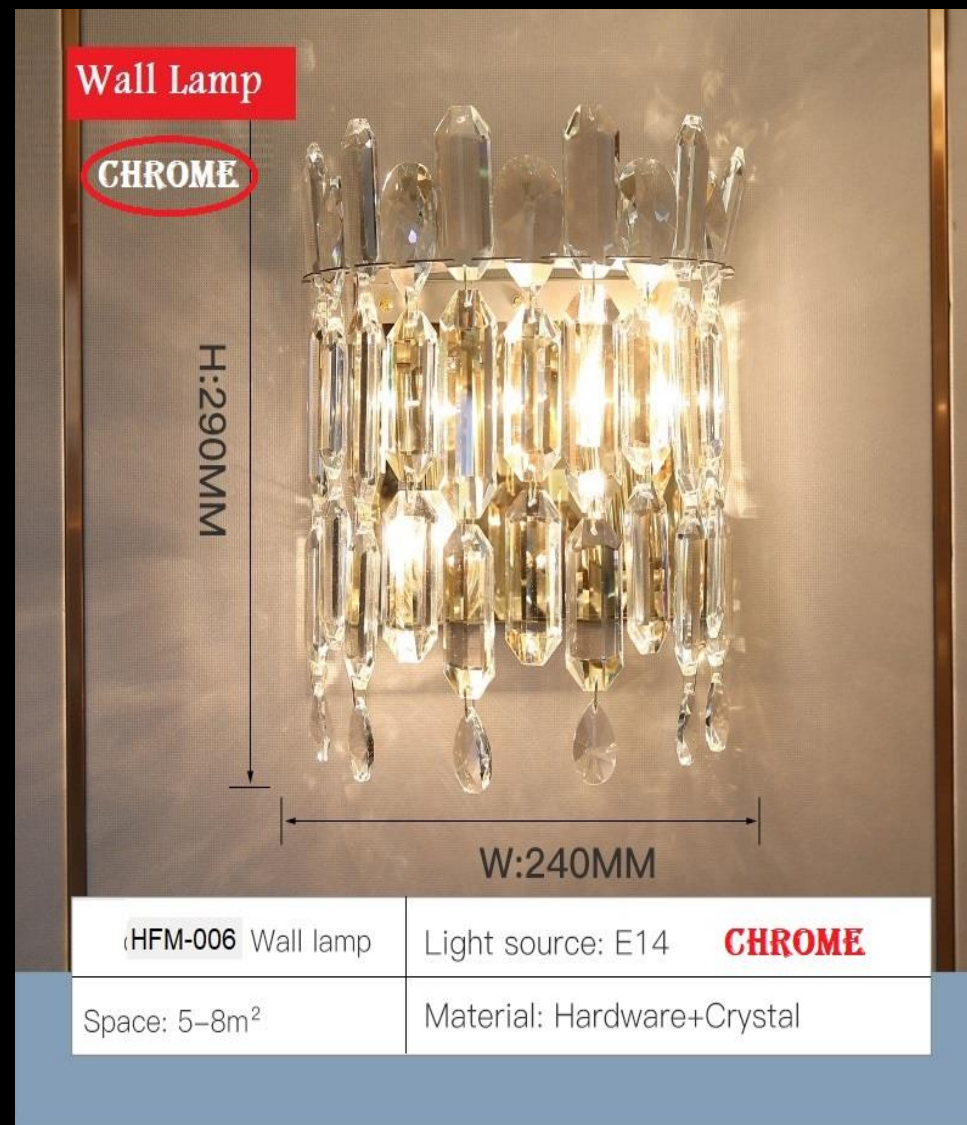

K9 two-color crystal

Smoke gray and transparent crystal complement each other

Details

scene1

Vacuum plating lamp body

Created through multiple processes
Full color, beautiful and durable

Postmodern ins
Easily enhance home fashion

Postmodern

Fashion trends

Stainless Steel Crystal Pendant Chandelier Modern Luxury Lighting For Living Room Bedroom 110v-240v Adjustable Indoor Fixture **HFST-001**

HFST-001

picture	model	size	light source	Area
	HFM-006-100	φ100*H31cm	E14*16	20-30m ²
	HFM-006-80	φ80*H31cm	E14*12	15-25m ²
	HFM-006-60	φ60*H31cm	E14*8	10-20m ²
	HFM-006-50	φ50*H31cm	E14*6	8-15m ²
	HFM-006-L88	L88cm W22*H31cm	E14*5	8-15m ²

Rectangle

Round

ANALYTICAL

Metal ceiling plate

Crystal glass rod

Model: 80cm	Size: D80cm*H30cm
Color: shown in the figure	Light source: LED light strip
Material: stainless steel + glass	Applicable area: 15-20m ²
Process:welding / electroplating	Space: living room / dining room / bedroom, etc