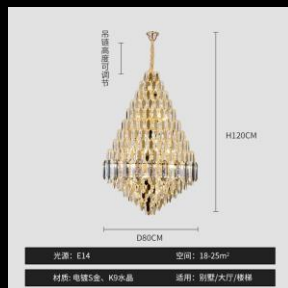

HFS-874

Luxury spruce tree