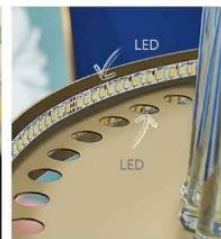

More sizes available

Model	Picture	Size	Light source	Apply
100cm		D100cm*H30cm The height does not include the suspension wire height	LED Trichromatic dimming	20-25m ²
80cm		D80cm*H30cm The height does not include the suspension wire height	LED Trichromatic dimming	15-20m ²
60cm		D60cm*H30cm The height does not include the suspension wire height	LED Trichromatic dimming	10-15m ²
50cm		D50cm*H30cm The height does not include the suspension wire height	LED Trichromatic dimming	8-12m ²
40cm		D40cm*H30cm The height does not include the suspension wire height	LED Trichromatic dimming	5-10m ²
L100cm		L 100cm*H30cm The height does not include the suspension wire height	LED Trichromatic dimming	10-15m ²
L 80cm		L 80cm*H30cm The height does not include the suspension wire height	LED Trichromatic dimming	8-12m ²

There are three light colors to choose from

white light

Neutral light

Warm white light

Crystal stick

Upper and lower rows of LED lights

HFST-009

Luxury Crystal Pendant Chandelier