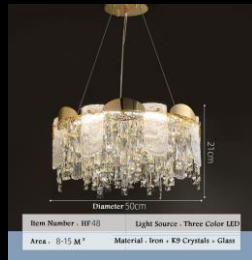

HFM-001

Stainless Steel , Glass ,
K9 Crystals