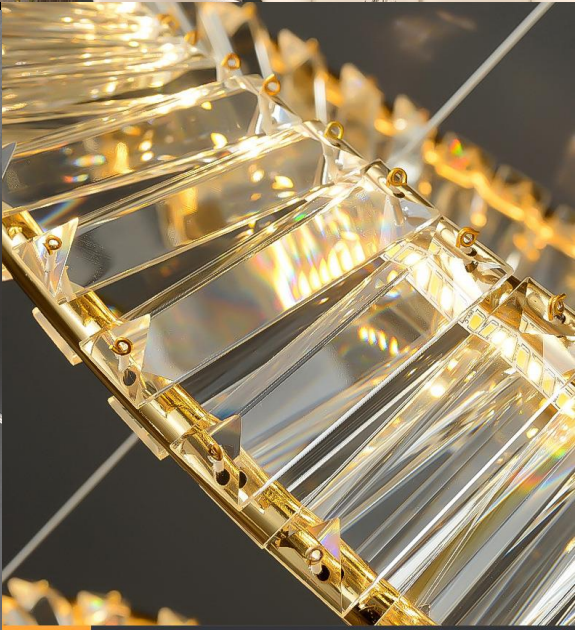

Hardware electroplating light stand

Exquisite polishing, nano electroplating and other exquisite craftsmanship, make the surface of the lamp body luster and lubrication

HF995

Luxury Crystal Ring

Item	Number	Size	Watt	Room
	HF995	φ60+80+100cm	3colour300W	30-35m ²
	HF995	φ40+60+80cm	3colour226W	25-30m ²
	HF995	φ80+100cm	3colour224W	25-30m ²
	HF995	φ60+80cm	3colour176W	20-25m ²
	HF995	φ40+60cm	3colour126W	15-20m ²
	HF995	φ100*H10cm	3colour124W	20-25m ²
	HF995	φ80*H10cm	3colour100W	15-20m ²
	HF995	φ60*H10cm	3colour72W	10-15m ²
	HF995	φ40*H10cm	3colour64W	5-10m ²