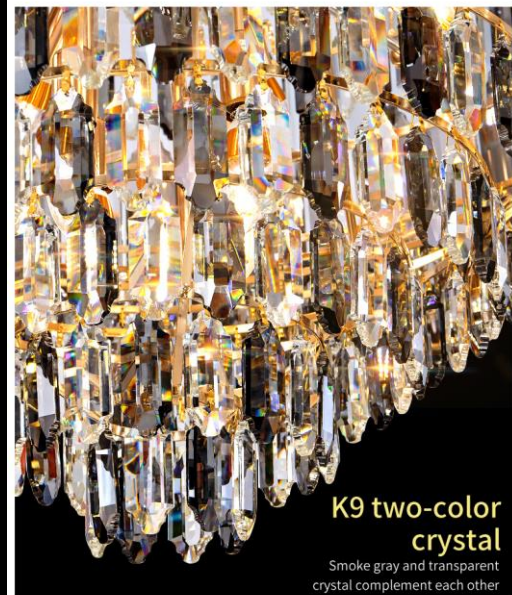

K9 two-color crystal

Smoke gray and transparent crystal complement each other

Details

scene1