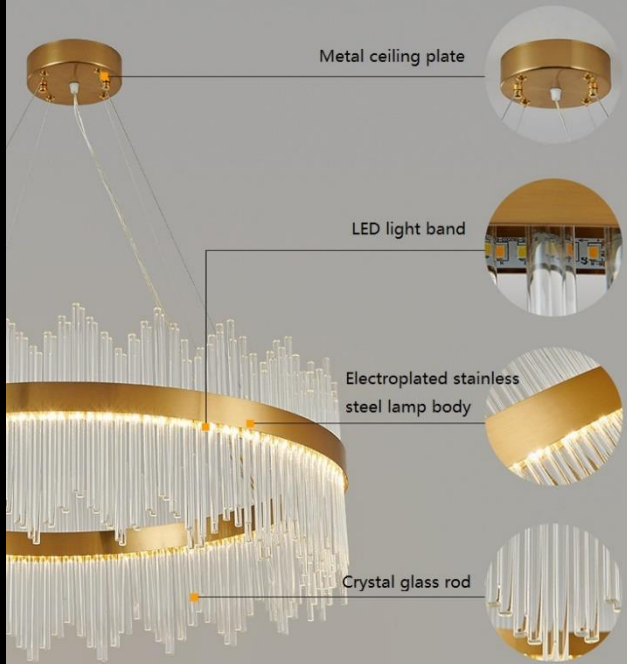

Postmodern

Fashion trends

Stainless Steel Crystal Pendant Chandelier Modern Luxury Lighting For Living Room Bedroom 110v-240v Adjustable Indoor Fixture **HFST-001**

HFST-001

picture	model	size	light source	Area
	HFM-006-100	φ100*H31cm	E14*16	20-30m ²
	HFM-006-80	φ80*H31cm	E14*12	15-25m ²
	HFM-006-60	φ60*H31cm	E14*8	10-20m ²
	HFM-006-50	φ50*H31cm	E14*6	8-15m ²
	HFM-006-L88	L88cm W22*H31cm	E14*5	8-15m ²

IMPORTED LED LIGHT SOURCE, ENERGY SAVING AND ENVIRONMENTAL PROTECTION, BETTER LIGHT EFFICIENCY

LED LIGHT SOURCE, ENERGY SAVING AND ENVIRONMENTAL PROTECTION, BETTER LIGHT EFFICIENCY

Creative Simple Modern Luxury Crystal Pendant Chandelier
HFM-1526T

Rectangle

Round

ANALYTICAL

Metal ceiling plate

Crystal glass rod

Model: 80cm	Size: D80cm*H30cm
Color: shown in the figure	Light source: LED light strip
Material: stainless steel + glass	Applicable area: 15-20m ²
Process:welding / electroplating	Space: living room / dining room / bedroom, etc