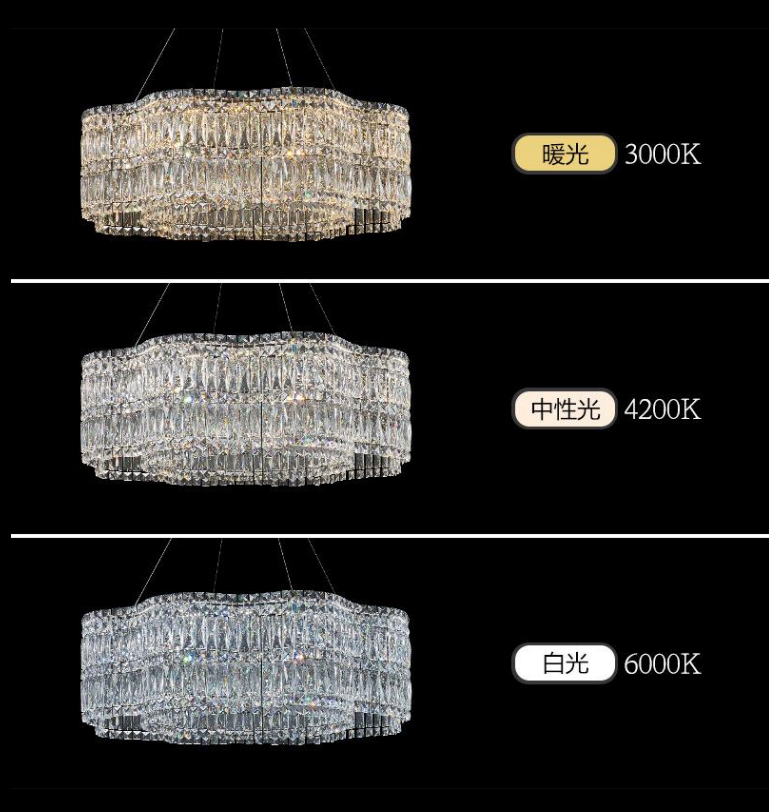

暖光 3000K

中性光 4200K

白光 6000K