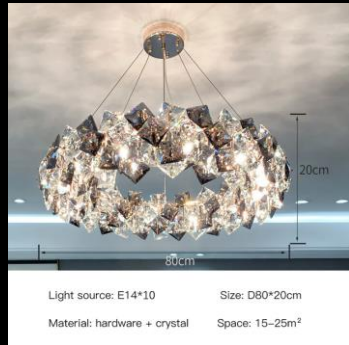

SPECIFICATION
SELECTION

暖光 3000K

中性光 4200K

白光 6000K

HFM-003

Crystal Shade Ceiling Flower

Featured K9 Crystal

Real photos of customers