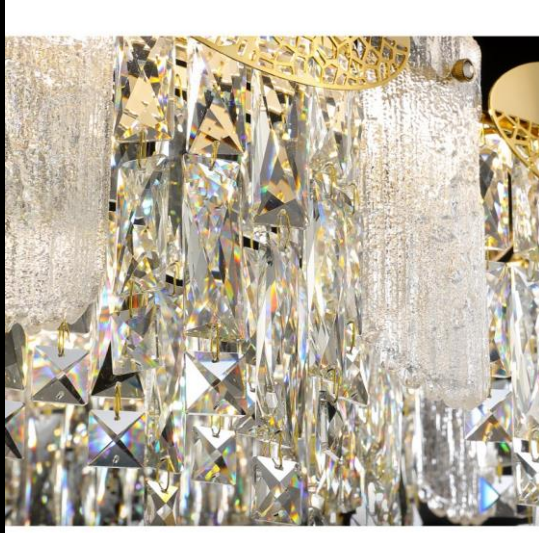

Top Grade K9 Crystals