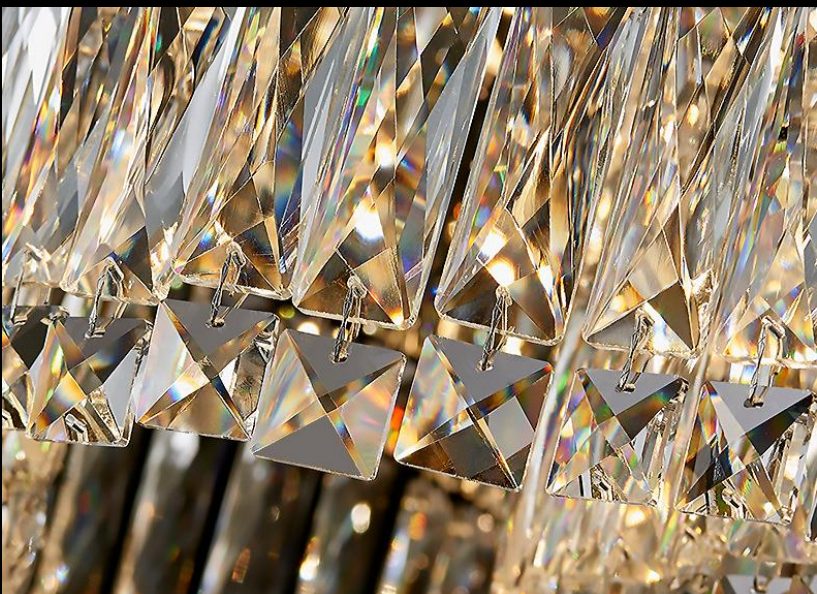

清光水晶
灵动姿态折射水晶璀璨光影注入加倍璀璨的光芒

Details 环保不锈钢灯体

灯体采用不锈钢镜面电镀，防锈防腐，多重加固方式
搭配钢丝吊线，承重力强

SPECIFICATION
SELECTION