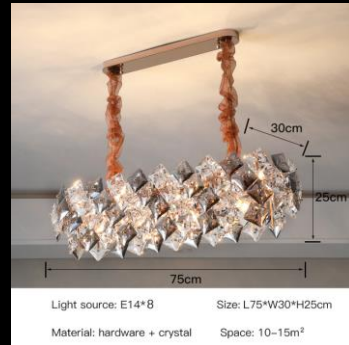

HFM-003

Crystal Shade Ceiling Flower