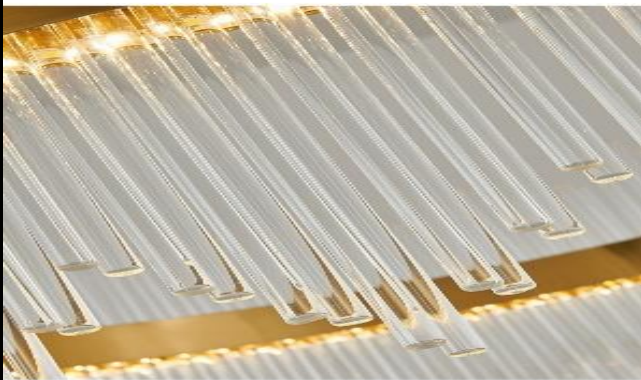

Rectangle

Round

ANALYTICAL

Metal ceiling plate

Crystal glass rod

Model: 80cm	Size: D80cm*H30cm
Color: shown in the figure	Light source: LED light strip
Material: stainless steel + glass	Applicable area: 15-20m ²
Process:welding / electroplating	Space: living room / dining room / bedroom, etc