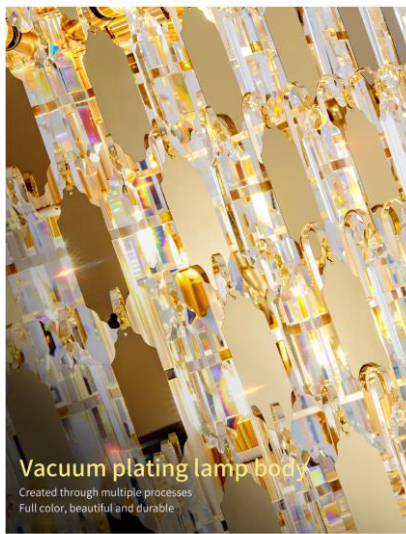

Vacuum plating lamp body

Postmodern ins
Easily enhance home fashion