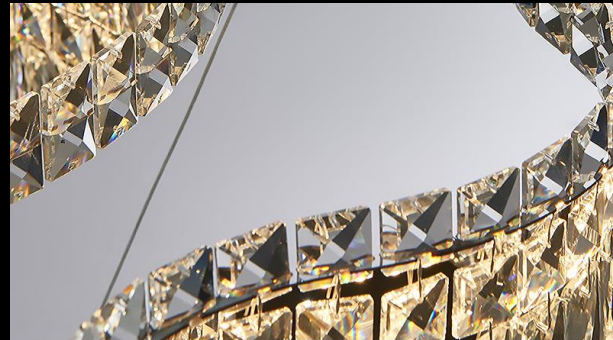

清光水晶
灵动姿态折射水晶璀璨光影注入加倍璀璨的光芒

Details 环保不锈钢灯体

灯体采用不锈钢镜面电镀，防锈防腐，多重加固方式
搭配钢丝吊线，承重力强