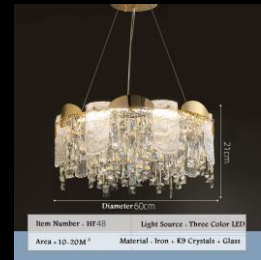

HFM-001

Stainless Steel , Glass ,
K9 Crystals