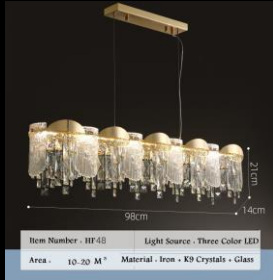

HFM-001

Stainless Steel , Glass ,
K9 Crystals