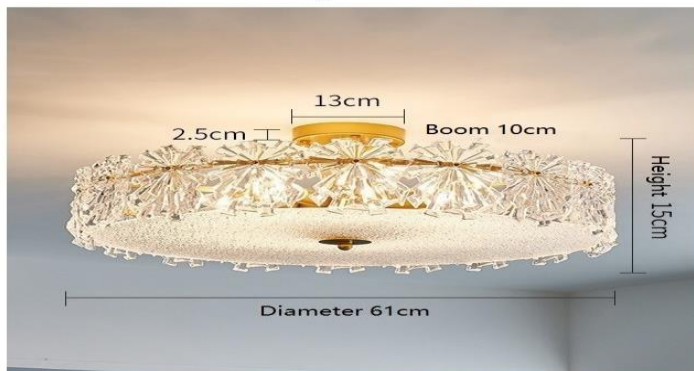

HFMB-025

Luxury Glass Ball chandelier

Information

Parameter presentation

Product material: Iron + glass

Light source: LED

Picture	Size	body color	Space	Light source
	D66cm H50cm	Gold Black	18-30m ² Living room and Hall	LED*15
	D 42cm H50cm	Gold Black	12-22m ² Living room dining room	LED*9
	D40cm H50cm	Gold Black	8-15m ² Bar restaurant	LED*5
	D22cm H50cm	Gold Black	6-12m ² Bar restaurant	LED*3

HFC-63

Ceiling Chandelier

Commodity parameters

Size: Diameter 61cm * height 15cm

Material: metal + glass Color: Gold

Light source: E14*9 Space: 12-18m²

Process: polishing, electroplating

Applicable scenario: living room, dining room, bedroom