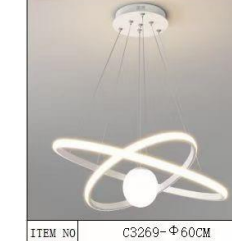

ITEM NO	C3269-Φ60CM			
SIZE	Black	White	Gold	
price	¥85	¥85	¥88	
Remark	Iron/PLA/LED3 Color MOQ:20PCS