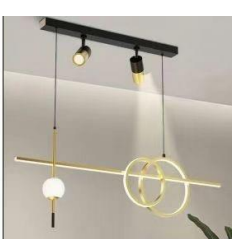

ITEM NO	JSN4405
SIZE	L:100CM MOQ:20PCS
price	¥138
Remark	Aluminum/Iron/LED3 color