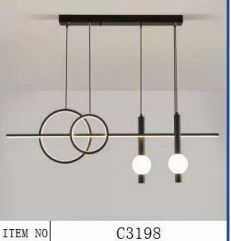

ITEM NO	C3198			
SIZE	L:95CM MOQ:20PCS			
price	¥90			
Remark	Acrylic/aluminum/LED3 color