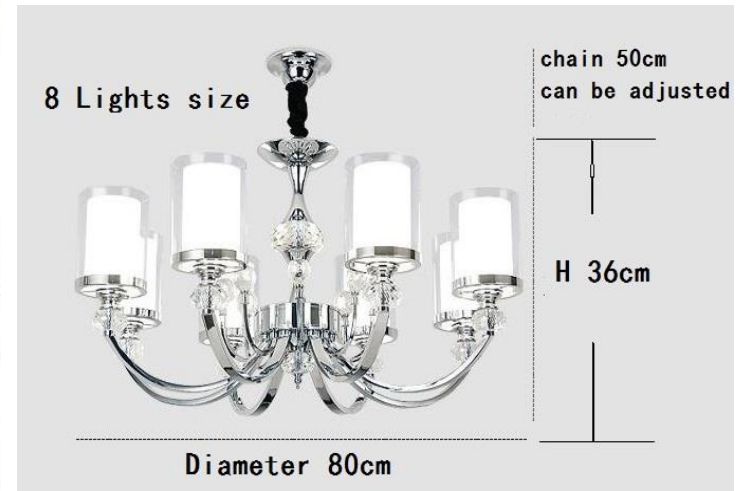

3 Heads: Diameter 68* H22cm
6 Heads: Diameter 68* H22cm
8 Heads: Diameter 88* H22cm
8 Heads: Diameter 100* H22cm

Material: Metal + Glass

Light Source: E14 bulb

Glass colour: clear/amber/smoky grey

Transparent glass - 8arm
Diameter: 88cm*22cm
space:15-30m²
Light source: E14*8

LED Ring pendant H69

Wall Lamp

3 Arm Lights

Chrome Ladder shades

10 Arm Lights

Size : 95CM*48CM

Bulbs : E14*10

Room : 20-30 M³

Lights	Model	Bulbs	Size	room
8 Lights		E14*8个	Diameter 80CM Height 45CM	15-25 M ³
6 Lights		E14*6个	Diameter 70CM Height 45CM	10-20 M ³
3 Lights		E14*3个	Diameter 68CM Height 45CM	5-10 M ³

Chrome Double Glasses series