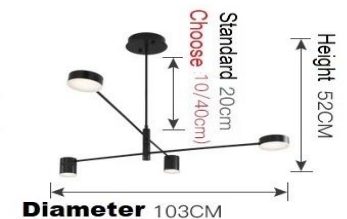

4 Lights 20W