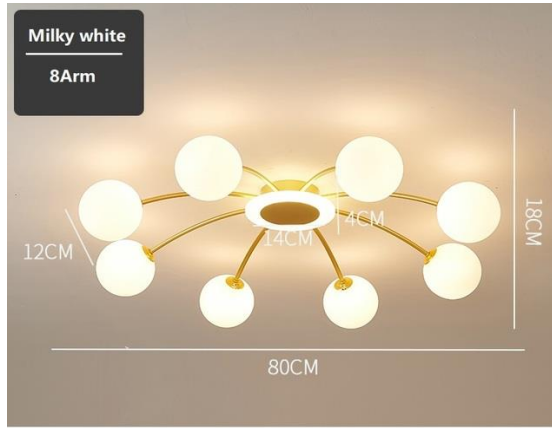

Ceiling Star 126 Frosted Glasses

Milky white

6 Arm

Milky white

8 Arm

Milky white

16 Arm

Milky white

12 Arm

size:D80cm*H18cm

space:8-12m²

Light source: G4*6
(Intermediate luminescence15w)

Applicable: Bedroom /
study / dining room, etc

size:D80cm*H18cm

space:10-15m²

Light source: G4*8
(Intermediate luminescence15w)

Applicable: Bedroom /
study / dining room, etc

size: D100cm*H20cm

space: 20-25m²

Light source: G4*12
(Intermediate luminescence15w)

Applicable: Bedroom /
study / dining room, etc

size: D120cm*H26cm

space:15-30m²

Light source: G4*16
(Intermediate luminescence18w)

Applicable: Bedroom /
study / dining room, etc

product	size	space	Applicable	Light source
	D128cm H26cm	15-30m²	Living room Hall	LED*20
	D128cm H26cm	15-25m²	Living room Hall	LED*16
	D100cm H20cm	15-20m²	Living room Hall	LED*12
	D80cm H18cm	12-18m²	Dining room bedroom	LED*8
	D80cm H18cm	10-15m²	Dining room bedroom	LED*6