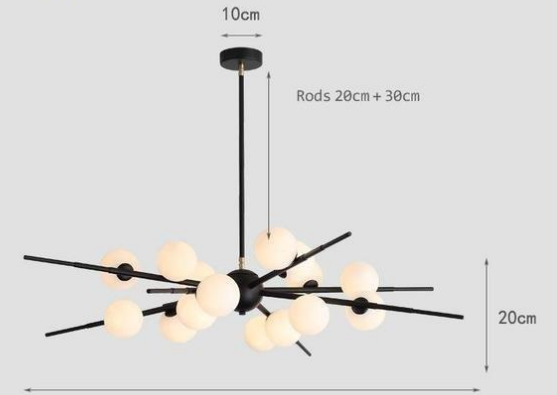

Black 12 Lights

L 103cm

Material : Painted Metal + Glass
Light Source : G4 * 12 * 5Watts
Light Space : 10-20 Square meters