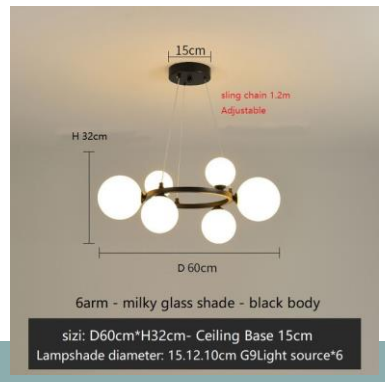

Firefly rectangle series

GOLD color

Sizes : L120cm (47.2") H 28cm (11.02")*

Hanging chain 50cm (19.6")

Firefly pendant02 series

Lights	Size	Bulbs	Room Size
30 Lights	Lights Size D75 cm x 25 cm Height to the ceiling : 20 + 40 cm can adjust	G4*30	8-15 m ²
36 Lights	Lights Size D75 cm x 25 cm Height to the ceiling : 20 + 40 cm can adjust	G4*36	10-18 m ²
45 Lights	Lights size : D110 x H25 cm to the ceiling : 20 + 40 cm can adjust	G4*45	15-20 m ²
54 Lights	Lights size : D110 x H25 cm to the ceiling : 20 + 40 cm can adjust	G4*54	20-25 m ²

Skylight pendant 997 Gold/Black body

picture	size	Applicable space	Light source
18 Arm 	D110cm H60cm	25-30m ² Living room Hall	LED 144w
15 Arm 	D110cm H60cm	20-25m ² Living room Dining room	LED 120w
12 Arm 	D96cm H60cm	15-20m ² Living room Dining room	LED 96w
9 Arm 	D90cm H60cm	10-15m ² bedroom Dining room	LED 72w

Ring Skylight 339

6 Lights/12 Lights

Diameter 60cm/80cm

Transparent glasses/Frosted Glasses/LED glasses ball

Star Ceiling S228 Series

Picture	size	Apply	Light source
 10 Arm	D98cm*H16cm	20-25 m ²	LED*11
 8 Arm	D98cm*H16cm	15-20m ²	LED*9
 6 Arm	D85cm*H16cm	10-15m ²	LED*7