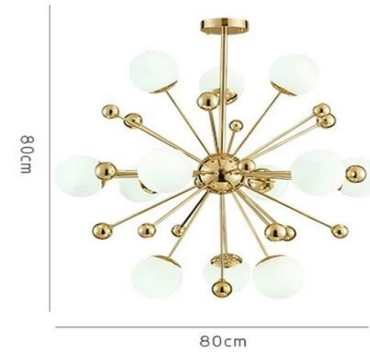

Number	Size	Power	Irradiation area	Apply
11 Arm	D60cm*H60cm	220V	15~20m²	Dining room, living room, bar
12 Arm	D80cm*H80c	220V	20~25m²	Dining room, living room, bar
18 Arm	D100cm*H100cm	220V	25~30m²	Dining room, living room, bar