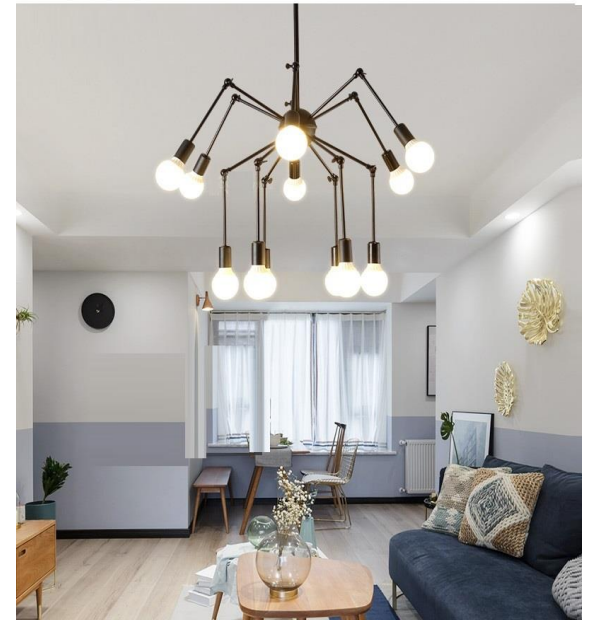

Round ball pendant 622 11/12/18 Lights Diameter60/80/100cm