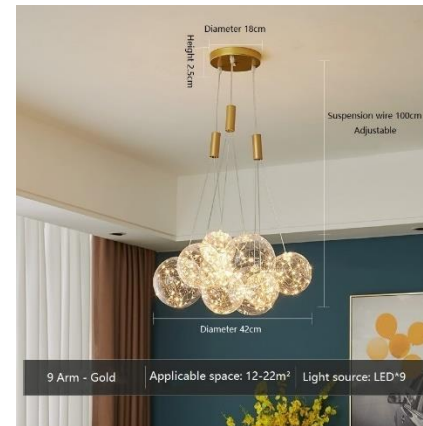

Black trumpet Golden trumpet Black large Golden Large

If the floor is low, the ceiling can be installed with height 70cm * diameter 80cm

70CM

80CM

Skyball pendant HH733

LED ball pendant 572 Gold/Black 12/16 Lights