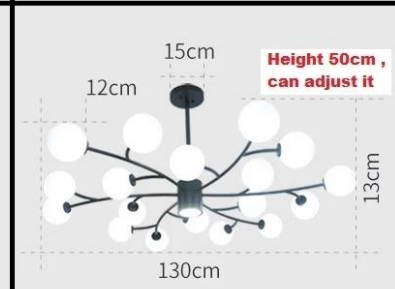

Bulbs : LED G9 7W

The Height is : 20cm + 30cm . the height can be adjust it

9 Lights room size : 10-15m²

12 Lights room size : 15-20m²

15 Lights room size : 20-25m²

18 Lights room size : 25-30m²

LED Ceiling WD151