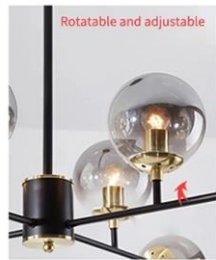

THE POLE CAN BE ROTATED AND ADJUSTED