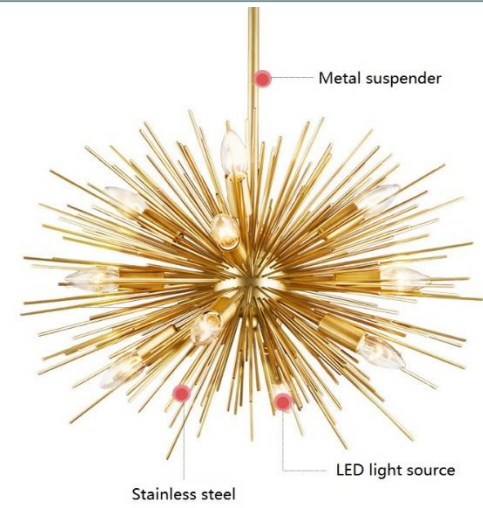

8 Lights Black
body+cognic glass shade
Fit for room 20-25mm

Molecular 567

12HEAD BLACK

Molecular ball pendant 568 12/18/24 lights gold/black body

24HEAD GOLD

18HEAD GOLD

12HEAD	L: 123CM	W: 93CM	H: 40CM
18HEAD	L: 137CM	W: 89CM	H: 40CM
24HEAD	L: 178CM	W: 134CM	H: 40CM

Picture	Item Name	Item No.	Item Size	Light Source	Material	Colour
	Sputnik Chandelier	9	9Lights, Dia 50cm (19inches)	LED E14 x 9 Heads	Iron+alloy	Gold
	Sputnik Chandelier	12s	12Lights, Dia 52cm (20inches)	LED E14 x 12 Heads	Iron+alloy	Gold
		12m	12Lights, Dia 58cm (23inches)	LED E14 x 12 Heads	Iron+alloy	Gold
		12L	12Lights, Dia 64cm (25inches)	LED E14 x 12 Heads	Iron+alloy	Gold
		12XL	9Lights, Dia 72cm (28inches)	LED E14 x 12 Heads	Iron+alloy	Gold