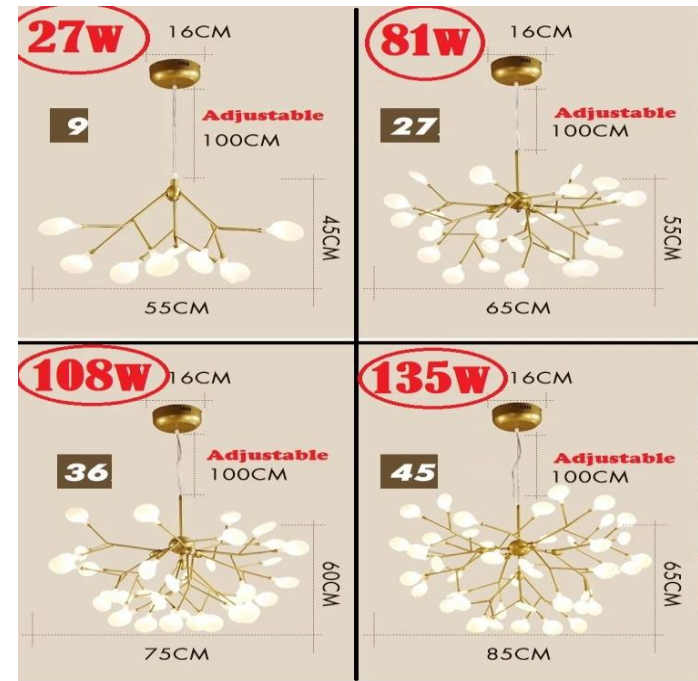

Modern firefly mode Gold body with Frosted glasses

Sizes and power of LED

The size not included the hanging chain, hanging chain 100cm can be adjustd

Lights	Size	Bulbs	Room
9 Lights	Diameter 55 cm x Height 45cm	G4*15 45W	5-10 M ³
27 Lights	Diameter 65 cm x Height 55 cm	G4*27 81W	10-15 M ³
36 Lights	Diameter 75 cm x Height 60 cm	G4*36 108W	15-20 M ³
45 Lights	Diameter 85 cm x Height 65 cm	G4*45 135W	20-25 M ³
54 Lights	Diameter 90cm x Height 65 cm	G4* 54 162W	20-30 M ³

Firefly rectangle series

GOLD color

Sizes : L120cm (47.2") H 28cm (11.02")*

Hanging chain 50cm (19.6")

Firefly pendant02 series

Lights	Size	Bulbs	Room Size
30 Lights	Lights Size D75 cm x 25 cm Height to the ceiling : 20 + 40 cm can adjust	G4*30	8-15 m ²
36 Lights	Lights Size D75 cm x 25 cm Height to the ceiling : 20 + 40 cm can adjust	G4*36	10-18 m ²
45 Lights	Lights size : D110 x H25 cm to the ceiling : 20 + 40 cm can adjust	G4*45	15-20 m ²
54 Lights	Lights size : D110 x H25 cm to the ceiling : 20 + 40 cm can adjust	G4*54	20-25 m ²

10 Lights size: D105cm*H30-55cm Crane rod:20+30cm Ceiling Base:18cm

12 Lights size: D100cm*H30-55cm Crane rod:20+30cm Ceiling Base:18cm

15 Lights size: D105cm*H30-55cm Crane rod:20+30cm Ceiling Base:18cm

Model	Lights	Size/CM	Watt	color
	3 Lights	Body Size : D 80CM X H 12CM Shade Size : 18*4cm Base size : 15*2.5cm	LED 12W*3	Black , White Gray
	6 Lights	Body Size : D 100CM X H 12CM Shade Size : 18*4cm Base size : 15*2.5cm	LED 12W*6	Black , White Gray
	8 Lights	Body Size : D 110CM X H 12CM Shade Size : 18*4cm Base size : 15*2.5cm	LED 12W*8	Black , White Gray