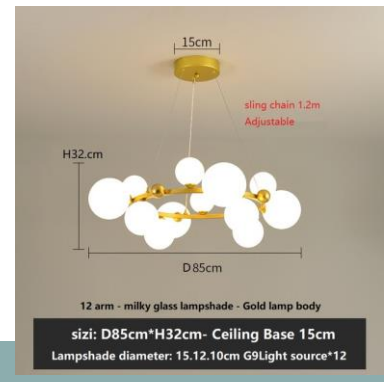

Modern firefly mode Gold body with Frosted glasses

Sizes and power of LED

The size not included the hanging chain, hanging chain 100cm can be adjustd

Lights	Size	Bulbs	Room
9 Lights	Diameter 55 cm x Height 45cm	G4*15 45W	5-10 M ³
27 Lights	Diameter 65 cm x Height 55 cm	G4*27 81W	10-15 M ³
36 Lights	Diameter 75 cm x Height 60 cm	G4*36 108W	15-20 M ³
45 Lights	Diameter 85 cm x Height 65 cm	G4*45 135W	20-25 M ³
54 Lights	Diameter 90cm x Height 65 cm	G4* 54 162W	20-30 M ³

Firefly rectangle series

GOLD color

Sizes : L120cm (47.2") H 28cm (11.02")*

Hanging chain 50cm (19.6")

Firefly pendant02 series

Lights	Size	Bulbs	Room Size
30 Lights	Lights Size D75 cm x 25 cm Height to the ceiling : 20 + 40 cm can adjust	G4*30	8-15 m ²
36 Lights	Lights Size D75 cm x 25 cm Height to the ceiling : 20 + 40 cm can adjust	G4*36	10-18 m ²
45 Lights	Lights size : D110 x H25 cm to the ceiling : 20 + 40 cm can adjust	G4*45	15-20 m ²
54 Lights	Lights size : D110 x H25 cm to the ceiling : 20 + 40 cm can adjust	G4*54	20-25 m ²

Skylight pendant 997 Gold/Black body

picture	size	Applicable space	Light source
18 Arm 	D110cm H60cm	25-30m ² Living room Hall	LED 144w
15 Arm 	D110cm H60cm	20-25m ² Living room Dining room	LED 120w
12 Arm 	D96cm H60cm	15-20m ² Living room Dining room	LED 96w
9 Arm 	D90cm H60cm	10-15m ² bedroom Dining room	LED 72w

Ring Skylight 339

6 Lights/12 Lights

Diameter 60cm/80cm

Transparent glasses/Frosted Glasses/LED glasses ball

Star Ceiling S228 Series

Picture	size	Apply	Light source
 10 Arm	D98cm*H16cm	20-25 m ²	LED*11
 8 Arm	D98cm*H16cm	15-20m ²	LED*9
 6 Arm	D85cm*H16cm	10-15m ²	LED*7