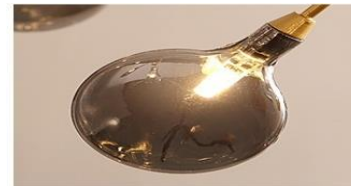

Modern firefly mode Gold body with Frosted glasses

Sizes and power of LED

The size not included the hanging chain, hanging chain 100cm can be adjustd

Lights	Size	Bulbs	Room
9 Lights	Diameter 55 cm x Height 45cm	G4*15 45W	5-10 M ³
27 Lights	Diameter 65 cm x Height 55 cm	G4*27 81W	10-15 M ³
36 Lights	Diameter 75 cm x Height 60 cm	G4*36 108W	15-20 M ³
45 Lights	Diameter 85 cm x Height 65 cm	G4*45 135W	20-25 M ³
54 Lights	Diameter 90cm x Height 65 cm	G4* 54 162W	20-30 M ³

Black body with Frosted Glasses

Gold body with smoky gray shades

Smoky Glasses shades

Transparent Glasses shades

Frosted Glasses shades

PVC Circle Ring

Four choices of the shades

Firefly Ceiling series