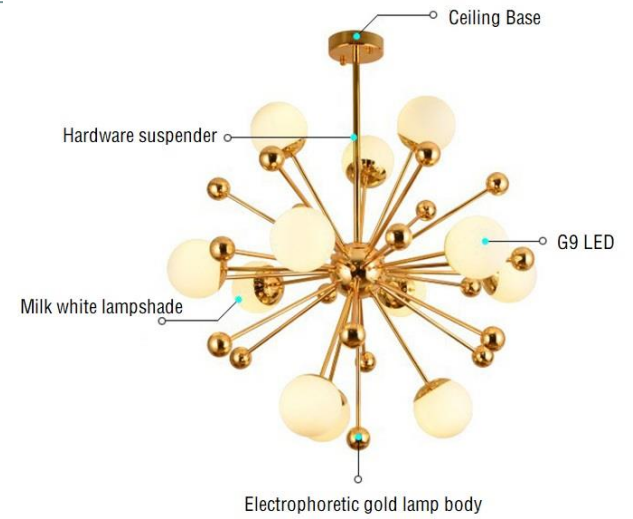

Number	Size	Power	Irradiation area	Apply
11 Arm	D60cm*H60cm	220V	15~20m²	Dining room, living room, bar
12 Arm	D80cm*H80c	220V	20~25m²	Dining room, living room, bar
18 Arm	D100cm*H100cm	220V	25~30m²	Dining room, living room, bar