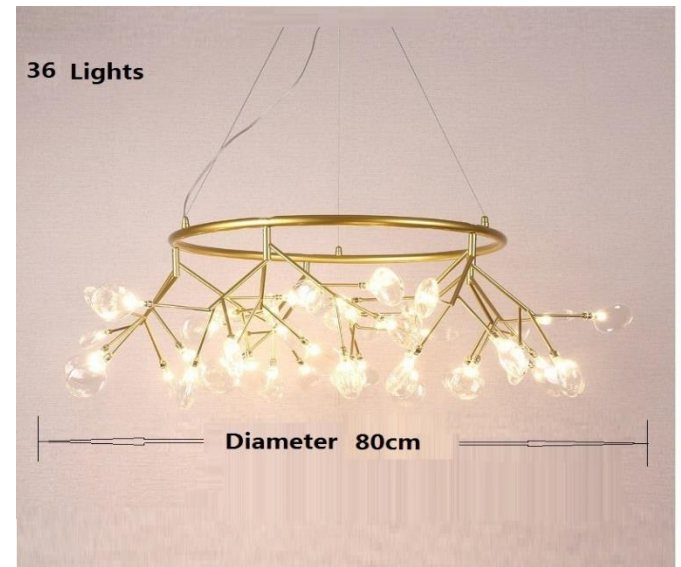

Modern firefly mode Gold body with Frosted glasses

Sizes and power of LED

The size not included the hanging chain, hanging chain 100cm can be adjustd

Lights	Size	Bulbs	Room
9 Lights	Diameter 55 cm x Height 45cm	G4*15 45W	5-10 M ³
27 Lights	Diameter 65 cm x Height 55 cm	G4*27 81W	10-15 M ³
36 Lights	Diameter 75 cm x Height 60 cm	G4*36 108W	15-20 M ³
45 Lights	Diameter 85 cm x Height 65 cm	G4*45 135W	20-25 M ³
54 Lights	Diameter 90cm x Height 65 cm	G4* 54 162W	20-30 M ³

Black body with Frosted Glasses

Gold body with smoky gray shades

Smoky Glasses shades

Transparent Glasses shades

Frosted Glasses shades

PVC Circle Ring

Four choices of the shades

Firefly Ceiling series

Firefly Ring pendant series

27Lights/36Lights/45Lights GOLD/Black body
Frosted/Smoky gray/Transparent glasses

36 Lights

Diameter 80cm

27 Lights Black

Diameter 75cm

27 Lights Diameter 75cm*H40cm chain120cm can be adjusted

Firefly rectangle series

GOLD color

Sizes : L120cm (47.2") H 28cm (11.02")*

Hanging chain 50cm (19.6")

Firefly pendant02 series

Lights	Size	Bulbs	Room Size
30 Lights	Lights Size D75 cm x 25 cm Height to the ceiling : 20 + 40 cm can adjust	G4*30	8-15 m ²
36 Lights	Lights Size D75 cm x 25 cm Height to the ceiling : 20 + 40 cm can adjust	G4*36	10-18 m ²
45 Lights	Lights size : D110 x H25 cm to the ceiling : 20 + 40 cm can adjust	G4*45	15-20 m ²
54 Lights	Lights size : D110 x H25 cm to the ceiling : 20 + 40 cm can adjust	G4*54	20-25 m ²