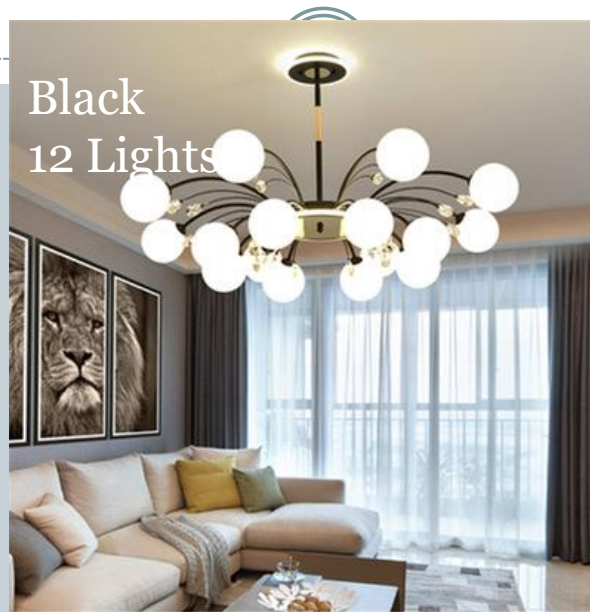

Gold
12 Lights

Black
12 Lights