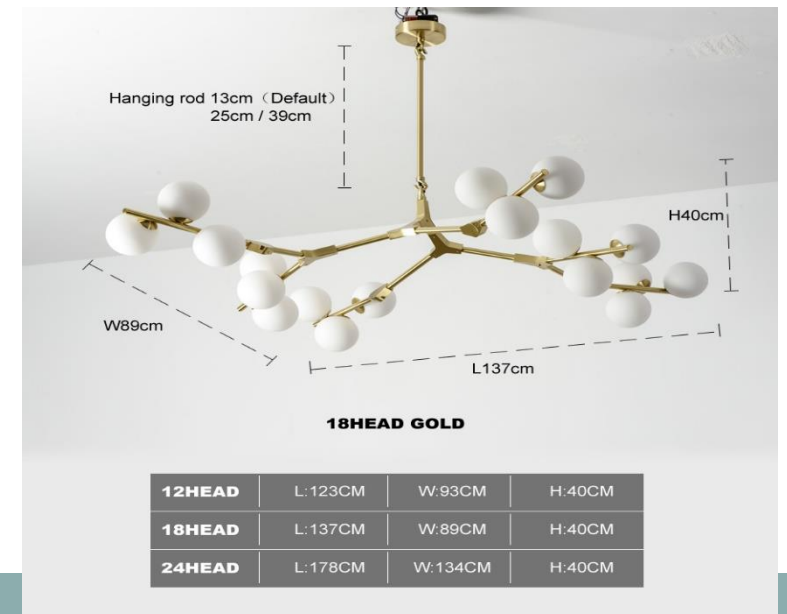

8 Lights Black
body+cognic glass shade
Fit for room 20-25mm

Molecular 567

12HEAD BLACK

Molecular ball pendant 568 12/18/24 lights gold/black body

24HEAD GOLD

18HEAD GOLD

12HEAD	L: 123CM	W: 93CM	H: 40CM
18HEAD	L: 137CM	W: 89CM	H: 40CM
24HEAD	L: 178CM	W: 134CM	H: 40CM

3 Heads: Diameter 68* H22cm
6 Heads: Diameter 68* H22cm
8 Heads: Diameter 88* H22cm
8 Heads: Diameter 100* H22cm

Material: Metal + Glass

Light Source: E14 bulb

Glass colour: clear/amber/smoky grey

Transparent glass - 8arm
Diameter: 88cm*22cm
space:15-30m²
Light source: E14*8