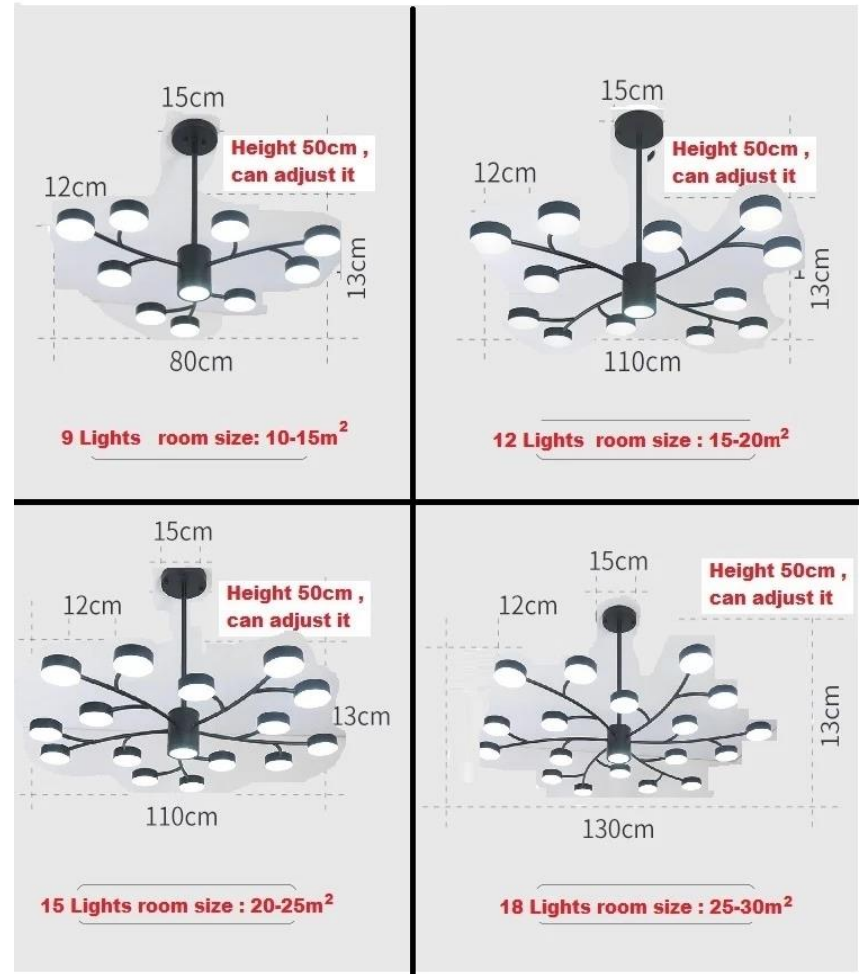

Firefly rectangle series

GOLD color

Sizes : L120cm (47.2") H 28cm (11.02")*

Hanging chain 50cm (19.6")

Firefly pendant02 series

Lights	Size	Bulbs	Room Size
30 Lights	Lights Size D75 cm x 25 cm Height to the ceiling : 20 + 40 cm can adjust	G4*30	8-15 m ²
36 Lights	Lights Size D75 cm x 25 cm Height to the ceiling : 20 + 40 cm can adjust	G4*36	10-18 m ²
45 Lights	Lights size : D110 x H25 cm to the ceiling : 20 + 40 cm can adjust	G4*45	15-20 m ²
54 Lights	Lights size : D110 x H25 cm to the ceiling : 20 + 40 cm can adjust	G4*54	20-25 m ²

12 Lights (68w)

BLACK 12 LIGHT/Size-L116*H6cm
LED 7W*6+5W*6(LED 2 COLOR)

16 Lights (96w)

BLACK 16 LIGHT/Size-L116*H6cm
LED 7W*8+5W*8(LED 2 COLOR)

8 Lights (46w)

GOLD 8 LIGHT/Size-L118*W118*H6cm
LED 7W*4+5W*4(LED 2 COLOR)

LED G9 Ceiling95

Bulbs : LED G9 7W

The Height is : 20cm + 30cm . the height can be adjust it

LED G9 ball99

Gold/Black body

9/12/15/18 Lights

Frosted Shade

Transparent Shade

3 Heads: Diameter 68* H22cm
6 Heads: Diameter 68* H22cm
8 Heads: Diameter 88* H22cm
8 Heads: Diameter 100* H22cm

Material: Metal + Glass

Light Source: E14 bulb

Glass colour: clear/amber/smoky grey

Transparent glass - 8arm
Diameter: 88cm*22cm
space:15-30m²
Light source: E14*8