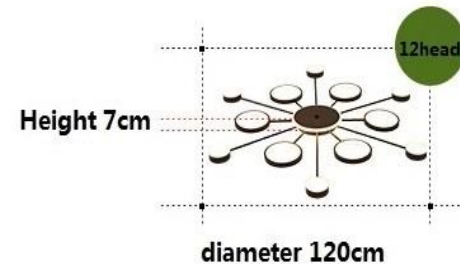

specification	3 specification
Material	Hardware, Acrylic
light source	LED light source
Be applicable	Living room/bedroom/study/dining room
colour	Black color / golden color

[VIEW ALL](#) ↓

6 Lights (52W)

8 Lights (72w)

12 Lights (105 W)