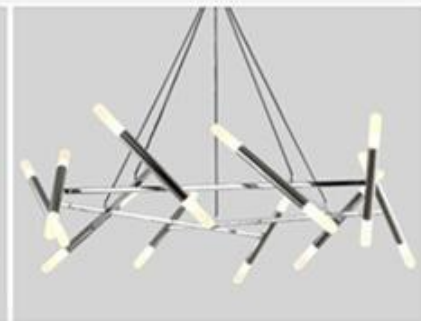

Birdnet LED pendant series

Gold/Black/Silver Body
12/16/20 Lights

Gold/16arm
G4 LED*16

Black/16arm
G4 LED*16

Gold/20arm G4 LED*20
Applicable space: 20-30m²

Black/20arm G4 LED*20
Applicable space: 20-30m²

Silver body / off