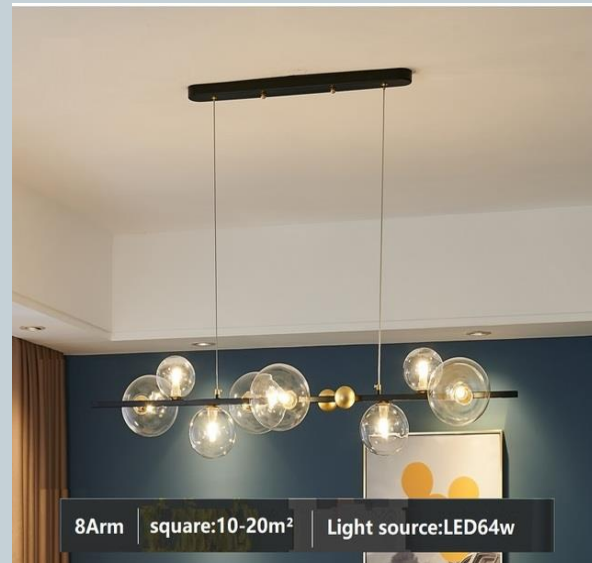

Rectangle skylight 339-2