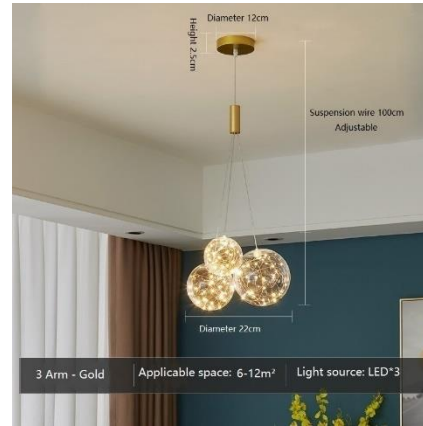

3 Heads: Diameter 68* H22cm
6 Heads: Diameter 68* H22cm
8 Heads: Diameter 88* H22cm
8 Heads: Diameter 100* H22cm

Material: Metal + Glass

Light Source: E14 bulb

Glass colour: clear/amber/smoky grey

Transparent glass - 8arm
Diameter: 88cm*22cm
space:15-30m²
Light source: E14*8

Lights	Model	Bulbs	Size	room
8 Lights		E14*8个	Diameter 80CM Height 45CM	15-25 M ³
6 Lights		E14*6个	Diameter 70CM Height 45CM	10-20 M ³
3 Lights		E14*3个	Diameter 68CM Height 45CM	5-10 M ³

Chrome Double Glasses series

Black trumpet Golden trumpet Black large Golden Large

If the floor is low, the ceiling can be installed with height 70cm * diameter 80cm

70CM

80CM

Skyball pendant HH733

LED ball pendant 572 Gold/Black 12/16 Lights