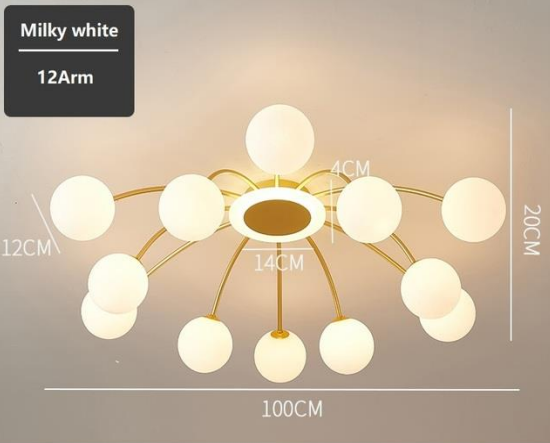

Ceiling Star 126 Frosted Glasses

Milky white

6 Arm

Milky white

8 Arm

Milky white

16 Arm

Milky white

12 Arm

size:D80cm*H18cm

space:8-12m²

Light source: G4*6
(Intermediate luminescence15w)

Applicable: Bedroom /
study / dining room, etc

size:D80cm*H18cm

space:10-15m²

Light source: G4*8
(Intermediate luminescence15w)

Applicable: Bedroom /
study / dining room, etc

size: D100cm*H20cm

space: 20-25m²

Light source: G4*12
(Intermediate luminescence15w)

Applicable: Bedroom /
study / dining room, etc

size: D120cm*H26cm

space:15-30m²

Light source: G4*16
(Intermediate luminescence18w)

Applicable: Bedroom /
study / dining room, etc

product	size	space	Applicable	Light source
	D128cm H26cm	15-30m²	Living room Hall	LED*20
	D128cm H26cm	15-25m²	Living room Hall	LED*16
	D100cm H20cm	15-20m²	Living room Hall	LED*12
	D80cm H18cm	12-18m²	Dining room bedroom	LED*8
	D80cm H18cm	10-15m²	Dining room bedroom	LED*6