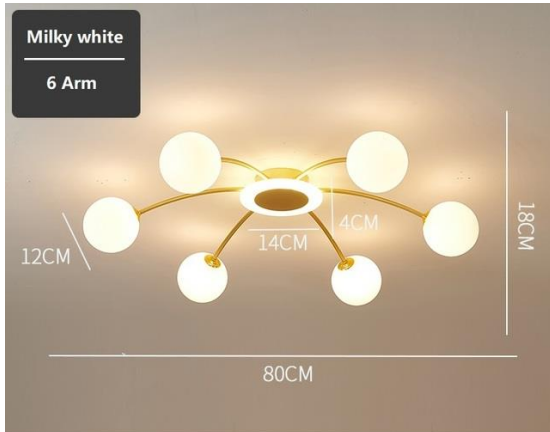

Ceiling Star 126 Frosted Glasses

Milky white

6 Arm

Milky white

8 Arm

Milky white

16 Arm

Milky white

12 Arm

size:D80cm*H18cm

space:8-12m²

Light source: G4*6
(Intermediate luminescence15w)

Applicable: Bedroom /
study / dining room, etc

size:D80cm*H18cm

space:10-15m²

Light source: G4*8
(Intermediate luminescence15w)

Applicable: Bedroom /
study / dining room, etc

size: D100cm*H20cm

space: 20-25m²

Light source: G4*12
(Intermediate luminescence15w)

Applicable: Bedroom /
study / dining room, etc

size: D120cm*H26cm

space:15-30m²

Light source: G4*16
(Intermediate luminescence18w)

Applicable: Bedroom /
study / dining room, etc

product	size	space	Applicable	Light source
	D128cm H26cm	15-30m²	Living room Hall	LED*20
	D128cm H26cm	15-25m²	Living room Hall	LED*16
	D100cm H20cm	15-20m²	Living room Hall	LED*12
	D80cm H18cm	12-18m²	Dining room bedroom	LED*8
	D80cm H18cm	10-15m²	Dining room bedroom	LED*6