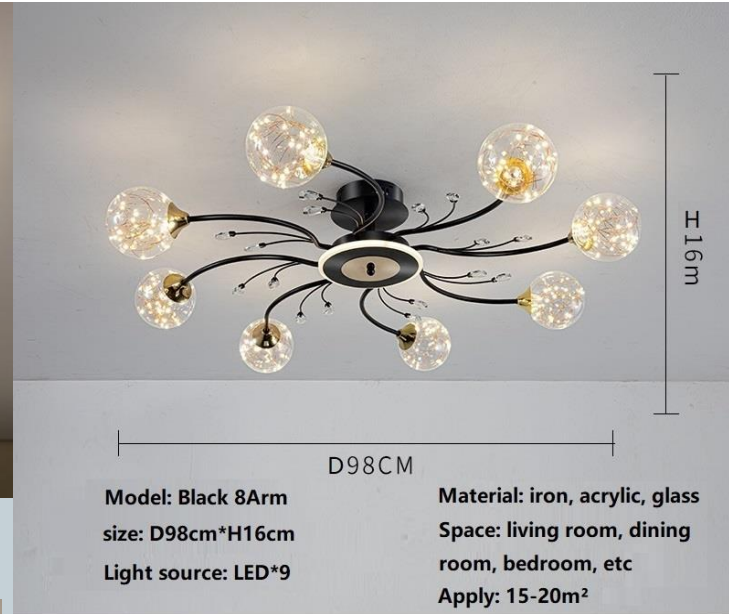

Firefly rectangle series

GOLD color

Sizes : L120cm (47.2") H 28cm (11.02")*

Hanging chain 50cm (19.6")

Firefly pendant02 series

Lights	Size	Bulbs	Room Size
30 Lights	Lights Size D75 cm x 25 cm Height to the ceiling : 20 + 40 cm can adjust	G4*30	8-15 m ²
36 Lights	Lights Size D75 cm x 25 cm Height to the ceiling : 20 + 40 cm can adjust	G4*36	10-18 m ²
45 Lights	Lights size : D110 x H25 cm to the ceiling : 20 + 40 cm can adjust	G4*45	15-20 m ²
54 Lights	Lights size : D110 x H25 cm to the ceiling : 20 + 40 cm can adjust	G4*54	20-25 m ²

Skylight pendant 997 Gold/Black body

picture	size	Applicable space	Light source
18 Arm 	D110cm H60cm	25-30m ² Living room Hall	LED 144w
15 Arm 	D110cm H60cm	20-25m ² Living room Dining room	LED 120w
12 Arm 	D96cm H60cm	15-20m ² Living room Dining room	LED 96w
9 Arm 	D90cm H60cm	10-15m ² bedroom Dining room	LED 72w

Ring Skylight 339

6 Lights/12 Lights

Diameter 60cm/80cm

Transparent glasses/Frosted Glasses/LED glasses ball

Star Ceiling S228 Series

Picture	size	Apply	Light source
 10 Arm	D98cm*H16cm	20-25 m ²	LED*11
 8 Arm	D98cm*H16cm	15-20m ²	LED*9
 6 Arm	D85cm*H16cm	10-15m ²	LED*7

Star pendant C129 Series

Gold
12 Lights

Black
12 Lights

Gold
12 Lights

Glass color:
Transparent,
Milky white,
Champagne

6 Lights size: D70cm*H30-55cm Crane rod:20+30cm Ceiling Base:18cm

8 Lights size: D80cm*H30-55cm Crane rod:20+30cm Ceiling Base:18cm