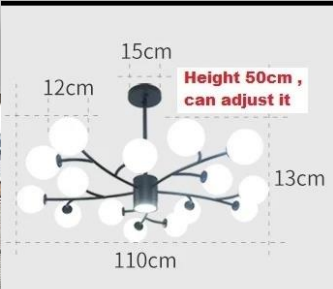

Bulbs : LED G9 7W

The Height is : 20cm + 30cm . the height can be adjust it

9 Lights room size : 10-15m²

12 Lights room size : 15-20m²

15 Lights room size : 20-25m²

18 Lights room size : 25-30m²

LED Ceiling WD151

Model	Lights	Size/CM	Watt	color
	3 Lights	Body Size : D 80CM X H 12CM Shade Size : 18*4cm Base size : 15*2.5cm	LED 12W*3	Black , White Gray
	6 Lights	Body Size : D 100CM X H 12CM Shade Size : 18*4cm Base size : 15*2.5cm	LED 12W*6	Black , White Gray
	8 Lights	Body Size : D 110CM X H 12CM Shade Size : 18*4cm Base size : 15*2.5cm	LED 12W*8	Black , White Gray