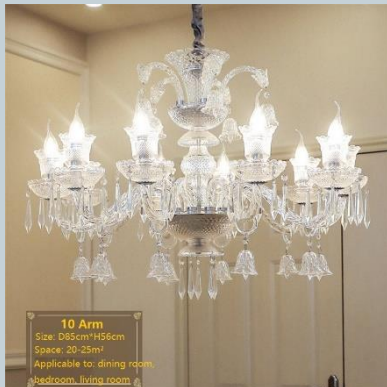

10 Arm
Size: D85cm*H56cm
Space: 20-25m²
Applicable: dining room,
bedroom, living room