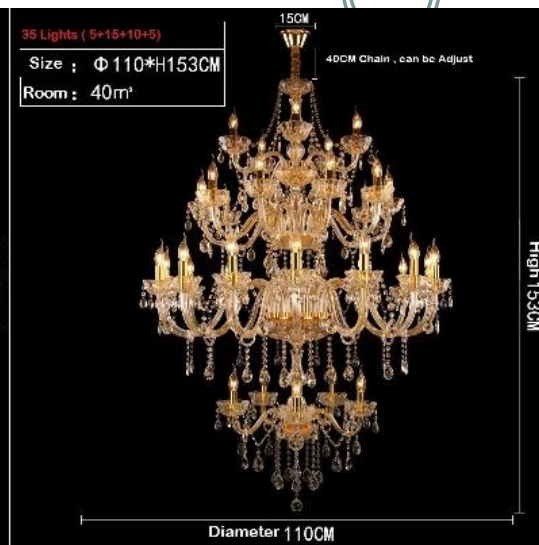

Stairs 1/2/3/4 Layer K9 Crystal Chandelier Pendant Light Luxury Lamp Hotel Lobby Villa Foyer Decoration Living Light Vintage **HF8791-18**