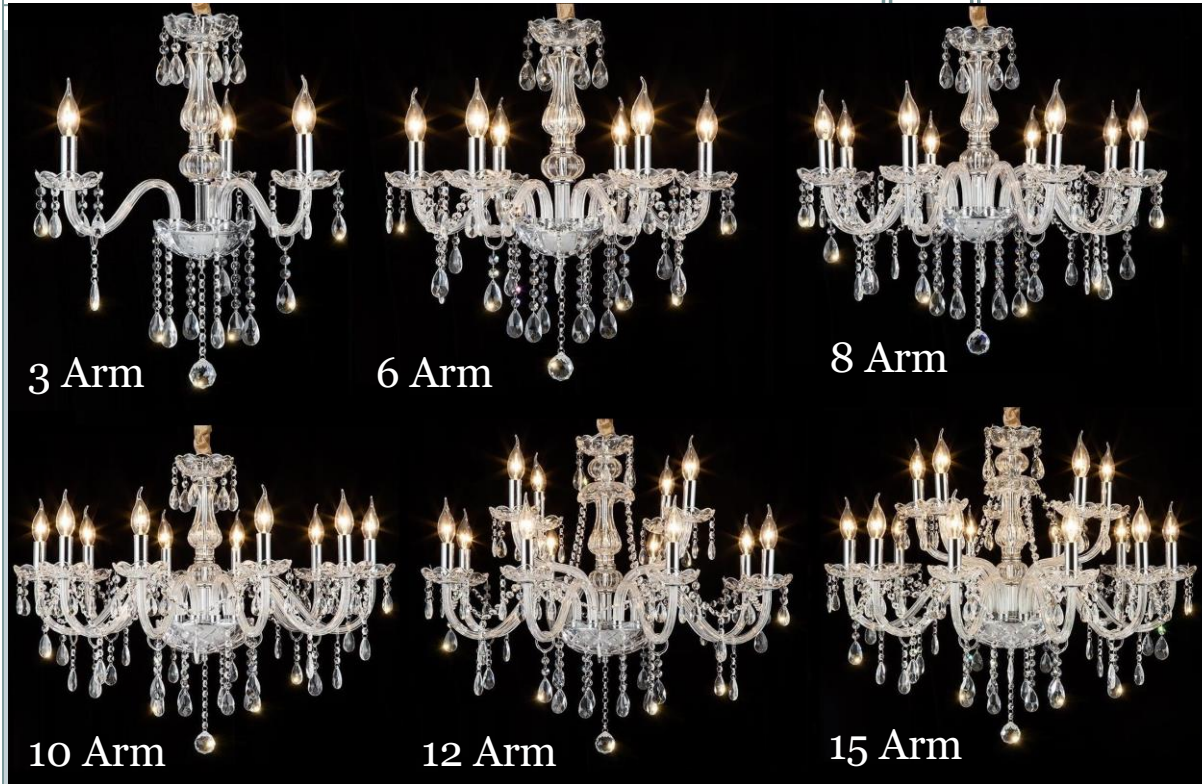

HFNo01 No lampshades

3 Arm

6 Arm

8 Arm

10 Arm

12 Arm

15 Arm

3 Arm size: D 60CM(23.6")
X 55CM(21.6")

6 Arm Size: D 60CM(23.6")
X 55CM(21.6")

8 Arm size: D 74CM(29.1")
X 60CM(23.6")

10 Arm Size: D 84CM(33") X
60CM (23.6")

12 Arm Size: D 84CM(33") X 65CM(25.6")

15 Arm Size: D 84CM(33")X 65CM(25.6")