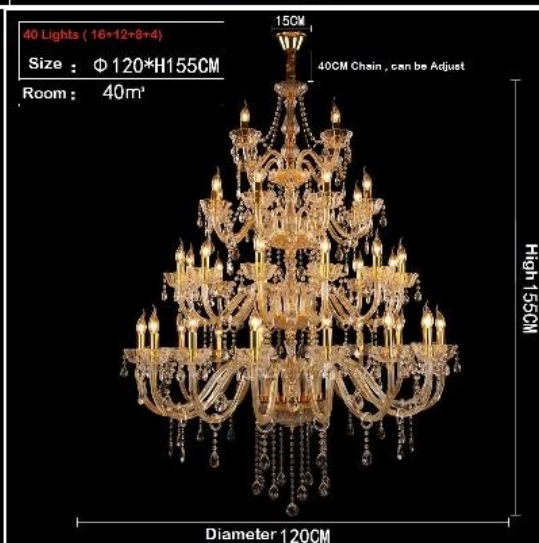

Stairs 1/2/3/4 Layer K9 Crystal Chandelier Pendant Light Luxury Lamp Hotel Lobby Villa Foyer Decoration Living Light Vintage **HF8791-18**