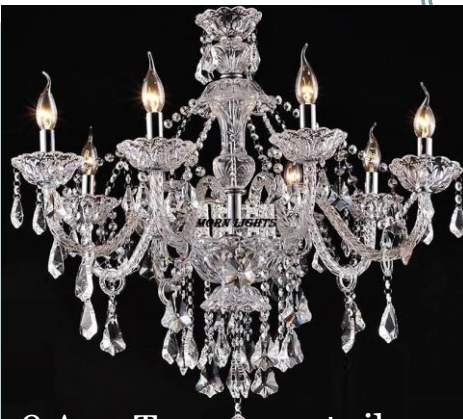

8 Arm Transparent silver