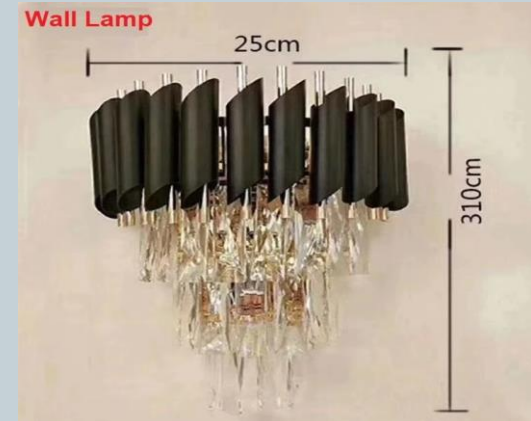

Size 45: Diameter 45 CM X Height 40 cm

Crystal Ceiling 0017 series GOLD or silver

Hafa Lighting

Size 30CM: Diameter 30CM(11.8") x
High 26cm (10.2")

Size 40CM: Diameter 40CM(15.7") x
High 28cm (11")

Size 50 CM: Diameter 50CM(19.6") x
High 30cm (11.8")

Gold piano series pendant lamp

Material : Aluminum with Gold painting+K9 crystals

Gold piano Series pendant lamps -Size panel

Black piano series pendant lamps

Model	Size	Bulbs	Room
	Diameter 80cm Height 55cm	E14 LED	25-30m ²
	Diameter 60cm Height 40cm	E14 LED	20-25m ²
	Diameter 50cm Height 35cm	E14 LED	15-20m ²
	Diameter 40cm Height 30cm	E14 LED	10-15m ²
	Length 80cm Width 35cm Height 40cm	E14 LED	10-20m ²

Material:
Aluminum+K9
crystals

HFTRB006-1 series Iron+crystals

Size can be chosen

Diameter 60cm*height 55cm

Diameter 80cm*height 55cm

Diameter 100cm*height 55cm

Rectangle size: L120cm*W70cm*H55cm

L160cm*W70cm*H55cm