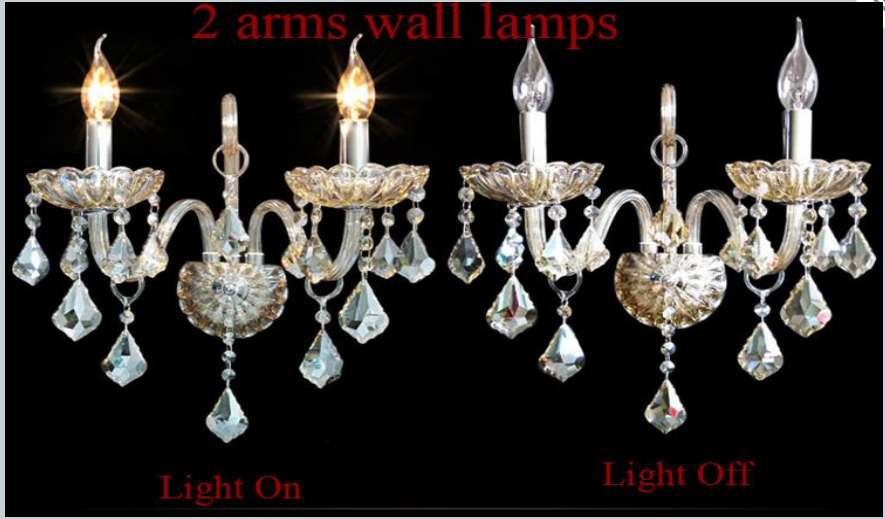

HFCCTH009 series color:cognic silver