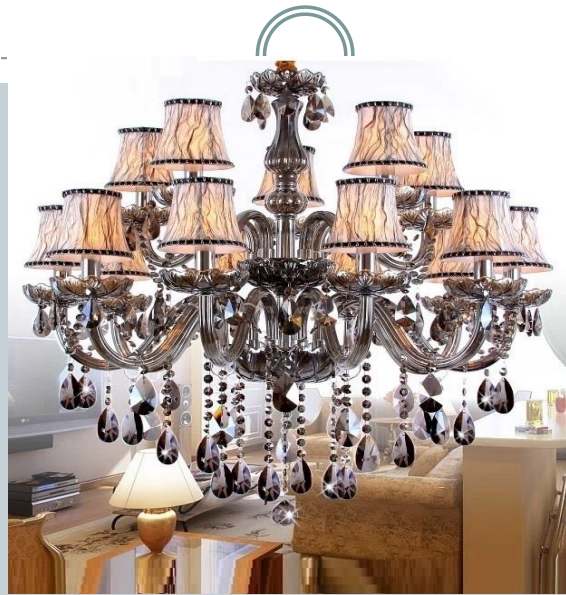

HFSG-066 series SMOKY GRAY color

15 Lights

2 Arm wall Lamp size: L 38 CM (14.9 Inch) Height 38 CM (14.9 Inch)

6 Arm Lights Size: Diameter 60cm (23.6 Inch) x Height 60 cm (23.6 Inch)

8 Arm Lights size: Diameter 75CM(29.5 Inch) X High 60 cm (23.6 Inch)

10 Arm Lights Size: Diameter 84CM(33 Inch) X High 70CM (27.5 Inch)

15 Arm Lights Size: Diameter 84cm (33 Inch) x High 80cm (31.5 Inch)

18 Arm Lights Size: Diameter 1Meter (39.5") x High 85Cm (33.5" Inch)