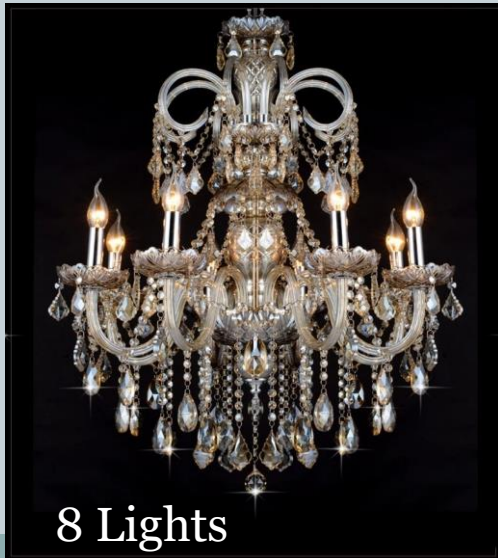

6 Arm Lights Size: Diameter 60 CM(23.6 Inch) x Height 85 CM(33.5 Inch)

8 Arm Lights Size: Diameter 74 CM (29 Inch) X Height 85 CM (33.5 Inch)

10 Arm Lights Size: Diameter 74 CM (29 Inch) X Height 85 CM (33.5 Inch)