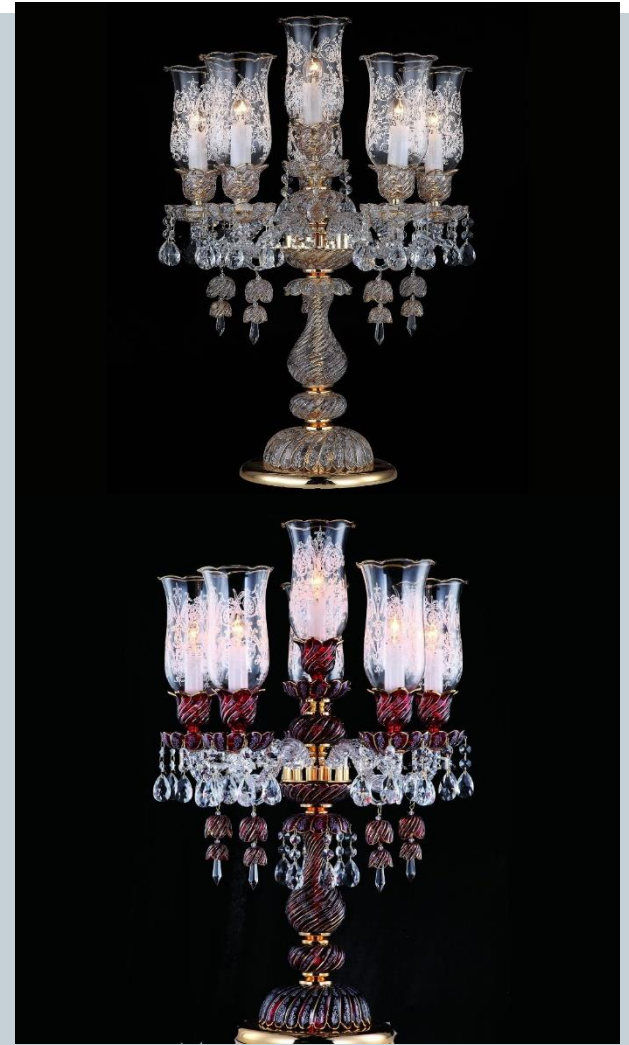

French style HFFC005 series

French style crystal table & Floor lamp

Crystal Ceiling 0016 Gold & Silver

Size 20: Diameter 20 CM X Height 23 cm

Size 25: Diameter 25 CM X Height 23 cm

Size 35: Diameter 35CM X Height 25 cm