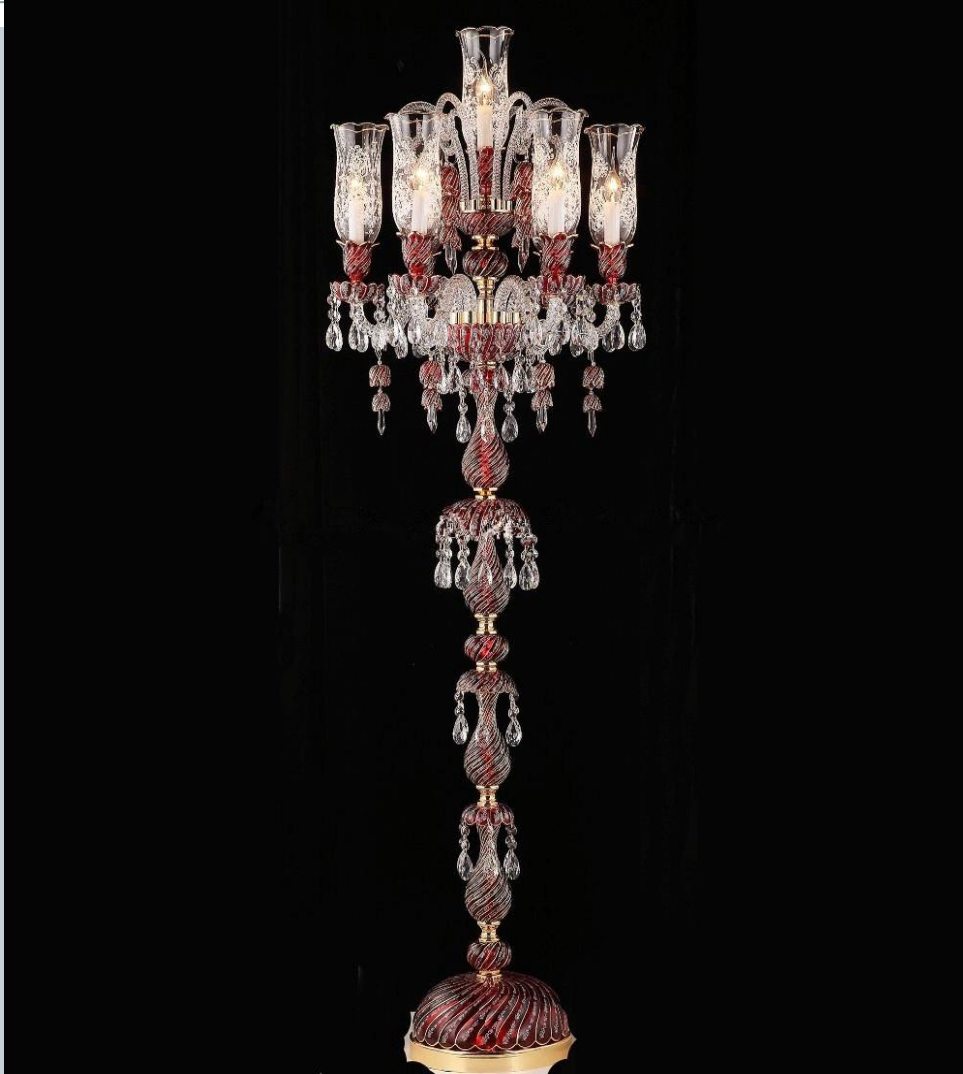

Adjustable
100CM

Height
160cm

Diameter: 140cm

4Floor - 56arm

Material: Glass+crystal+hardware
Light source: E14*56
Floor height: 4.5m~
With K9 crystal

Adjustable
100CM

Height
180cm

Diameter: 150cm

4Floor - 60arm

Material: Glass+crystal+hardware
Light source: E14*60
Floor height: 4.7m~
With K9 crystal

Adjustable
100CM

Height
200cm

Diameter: 170cm

Crystal
pendant

Crystal glass chandelier

French style HFO04 series

French style HFFC005 series

French style crystal table & Floor lamp

Crystal Ceiling 0016 Gold & Silver

Size 20: Diameter 20 CM X Height 23 cm

Size 25: Diameter 25 CM X Height 23 cm

Size 35: Diameter 35CM X Height 25 cm