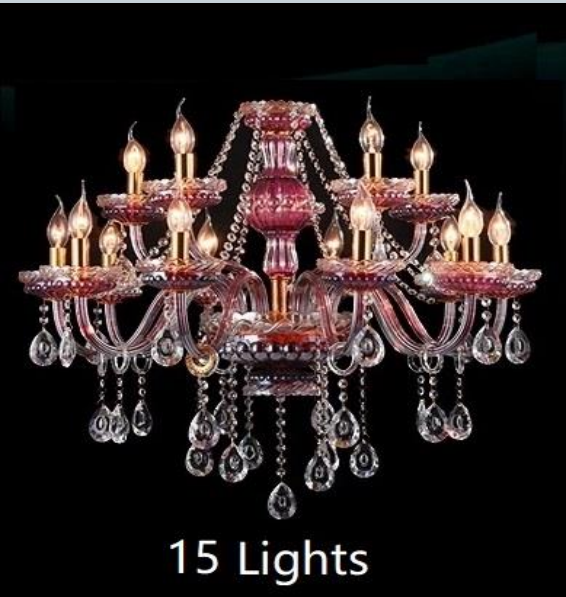

10 Arm Lights size: Diameter 75CM(29.5 Inch) X High 60 cm (23.6 Inch)

15 Arm Lights size: Diameter 84CM(33.5 Inch) X High 70cm(27.5 Inch)

18 Arm Lights: Diameter 95cm (37.5inch) *Height 75 CM (29.5 Inch)

HFLEV-009 series

8 Lights

1 Light wall lamp

2 Lights wall lamp

18 Lights

- 6 Arm size: Diameter 60CM (23.6") x High 60cm (23.6")
- 8 Arm Size: Diameter 75CM (29.5") X Height 60CM (23.6")
- 12 Arm size: Diameter 80CM(31.5 Inch) X High 70CM (27.5 Inch)
- 15 arm size: Diameter 84CM(33 Inch) X High 70CM (27.5 Inch)
- 18 Arm Size: Diameter 97CM(38.2") X High 75cm(29.5lnch)

HFRED-008 series

2 Lights wall Lamp

2 Lights wall Lamp

6 Lights

8 Lights

15 Lights

6 Arm Lights Size: Diameter 60cm (23.6 Inch) x Height 60 cm (23.6 Inch)

8 Arm Lights Size: Diameter 75CM(29.5 Inch) X High 60 cm (23.6 Inch)

10 Arm Lights Size: Diameter 84CM(33.5 Inch) X High 70cm (27.5 Inch)

15 Arm Lights Size: Diameter 84CM(33.5 Inch) X High 70CM (27.5 In)

18 Arm Lights Size: diameter 95cm (37.5inch) *Height 75 CM (29.5 inch)