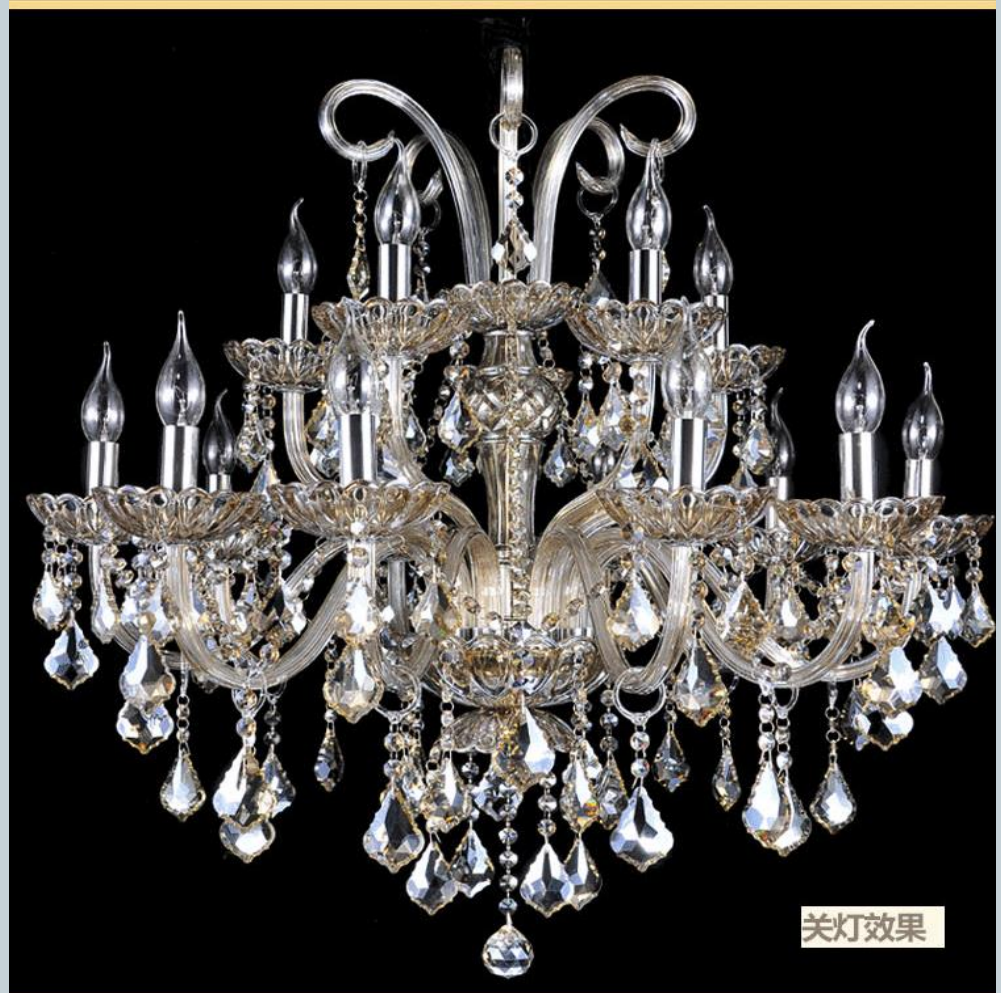

15 Lights (10+5) Light off