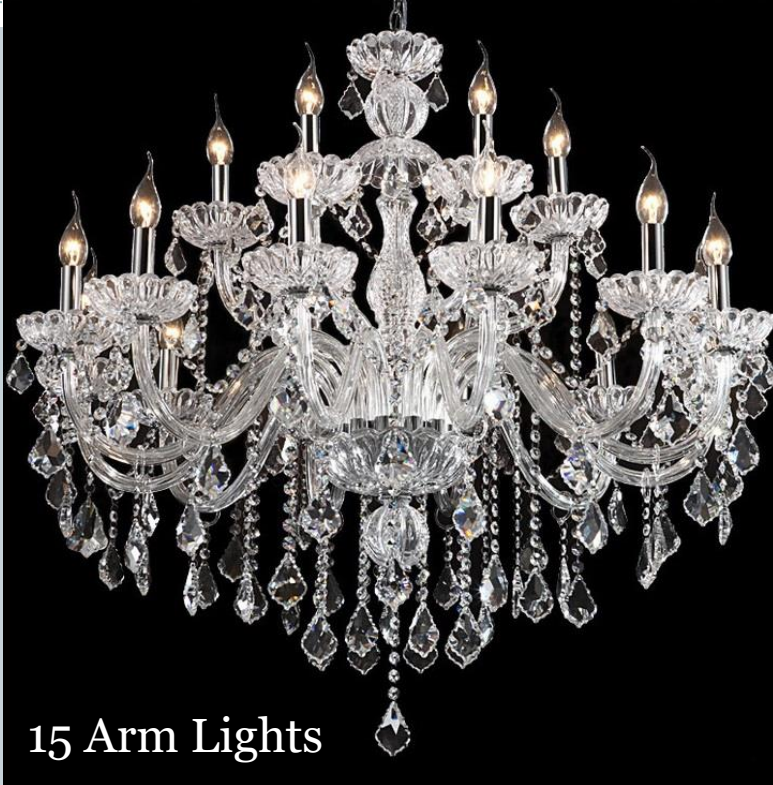

18 arms(12+6)size :Diameter
95cm(37")* Height 65cm(25.5")

24 arm (16+8)size : Diameter 110cm
(43.3")* Height 70cm(27.5")

HFFH-005 series

12 Lights NO lampshades

6 Lights NO lampshades

6 Lights with lampshades

6 Arm Lights Size: Diameter 60cm (23.6 Inch) *height 75cm

8 Arm Lights Size: Diameter 74CM (29.1 Inch) X height 65CM (25.6 Inch)

10 Arm Lights Size: Diameter 74CM (29.1 Inch) X height 65CM (25.6 Inch)

HFFT-006 series